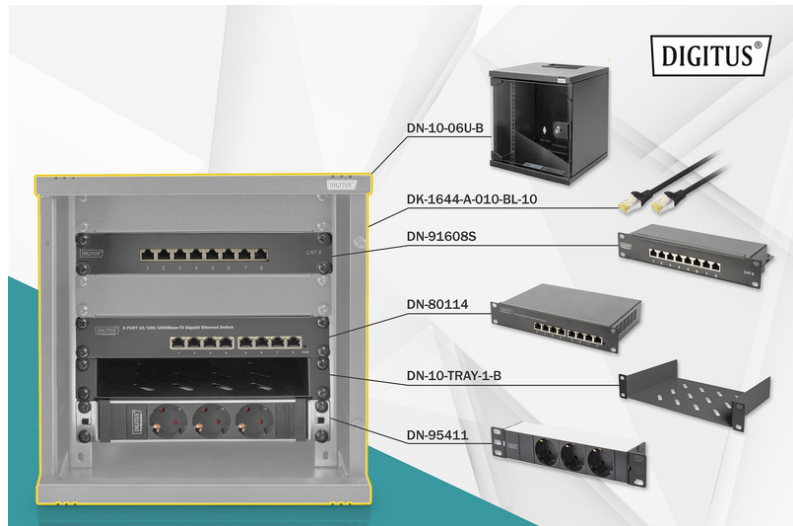

DIGITUS Network Set - 254 mm (10") - 6U, 312 x 300 mm (W xD)

DN-10-SET-1-B
EAN 4016032477495

10 inch network bundle, incl. 6U cabinet, black shelf, PDU, 8-port switch, CAT 6 patch panel

Whether for private areas, office or sub-distribution units with limited space: With the compact 254 mm (10") solutions, you can install your network wherever you like. The wall housings available in three rack units (6 rack units, 9 rack units, 12 rack units) are supplemented in these network sets by perfectly coordinated components to ensure fast and easy usability of IT cabling. The network cabinet and relevant accessories (such as switch, patch panel, socket strip, shelf, cable guidance panel, patch cable, etc.) are delivered in a compact box.

Complete set to build up a compact 254 mm (10") network incl. cabinet, shelf, power strip, switch, patch panel and patch cable

- Wall housing dimensions (H x W x D): 330 x 312 x 300 mm
- Power strip with 3 safety plug sockets 250VAC 50/60Hz / 16A / 4000W
- Power strip with 2 m mains cable H05VV-F 35 1.5 mm² with safety plug sockets
- Switch complies with network standards IEEE 802.3, IEEE 802.3u, IEEE 802.3ab and IEEE 802.3x
- Patch panel for applications up to 250 MHz, 1GBase-T

- Cable installation on patch panel via LSA rails, color coded in accordance with EIA/TIA 568 A & B
- CAT 6 S-FTP Patch Cable, Cu, LSZH AWG 27/7, Length 1 m, Color black
- Cabinet type: Wall mounting cabinet
- Color: black, RAL 9005
- Depth: 300 mm
- Front door: Glass door, single opening
- Load capacity: 30 kg
- Side panels: Both sides
- Units: 6
- Width: 312 mm
- IP protection class: IP20
- Mounted: yes