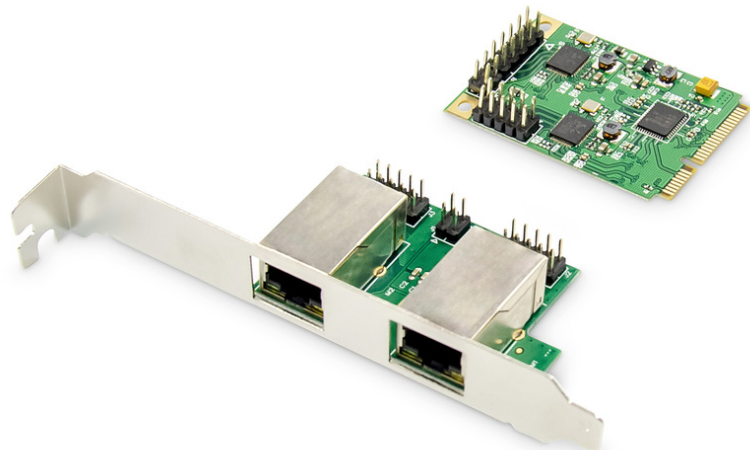

DIGITUS Dual Gigabit Ethernet Mini PCI Express Network Card

DN-10134
EAN 4016032464389

2-port Gigabit Ethernet mini PCI Express Card single lane, low profile bracket, Realtek chipset

This mini PCIe dual gigabit network card from DIGITUS® offers you the highest performance for network applications with your 10/100/1000 BASE-T ethernet controller. Equipped with two LAN interfaces (RJ45), it fulfills the IEEE802.3u specification for fast ethernet and the IEEE802.3ab specification for gigabit ethernet. IEEE802.3x full-duplex flow control is also supported, as well as VLAN tagging. The card can be used for slots at full or half installation height. Corresponding slot brackets are included in delivery.

Fast gigabit network connection with up to 2 x 1000 Mbps bandwidth for your PCI express slot

- Connectors: 2 x Gigabit LAN (RJ45)
- Supports 10/100/1,000 Mbps networks with automatic recognition and configuration
- Compatible with the following network standards: IEEE802.3, 802.3u, and 802.3ab
- Supports IEEE802.3x full-duplex flow control
- Chipset: Realtek / RTL8111F / 1182e
- Compatible with slots outlets at full or half installation height
- 1000 Base-T ethernet controller

- Compatible with PCI Express Specification 1.1
- Compatible with PCIe MINI Card Electromechanical Specification Revision 1.2
- Single-lane (1x) PCI express with up to 2.5 Gbps capacity
- Supports IEEE802.1q VLAN tagging
- Supports jumbo frames up to 9 Kb
- Automatic crossover recognition and correction
- Supports Wake-on-LAN, Remote wake-up, Power down / Link down power saving
- Compatible with Windows 10, 8, 7 (32/64Bit) and backwards compatible with Windows server 2003, 2008, 2012
- Compatible with Linux, DOS, MacOS® 10.4 or higher
- Plug and Play

Package contents

- 1 x Mini PCIe Gigabit Network Adapter – Main Card
- 1 x Mini PCIe Gigabit Network Adapter – Daughter Card
- 2 x 10-Pin Network Cable
- 1 x 4-Pin LED cable
- 1 x Installation CD
- 1 x half-sized slot bracket
- 1 x Quick start guide