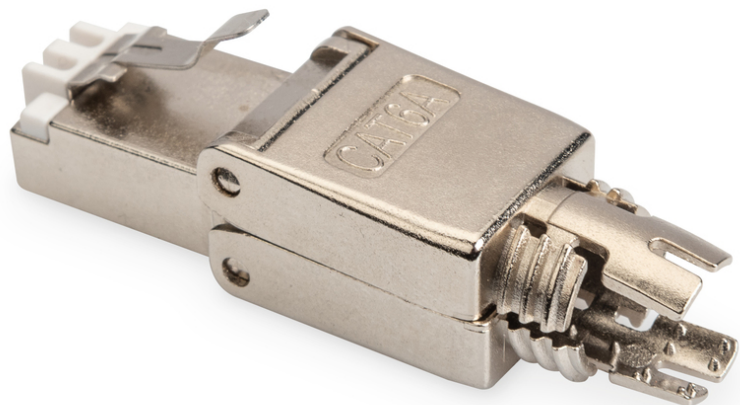

DIGITUS CAT 6A Field Termination Plug, shielded, tool-free mounting connection

DN-93634
EAN 4016032458739

CAT 6A tool-less connector, AWG 22-27, metal latch supports up to 4PPoE, IEEE802.3bt

The DIGITUS® CAT 6A plug for field mounting is a modern and high-quality RJ45 plug, which is not only characterized by its very simple applicability, but also stands by the side of the field assembler in every application reliably and time-saving. The fast assembly is possible in only 60 seconds without any special tools. The enormous flexibility, make it the perfect choice at all locations. It is suitable for all networks, from Voice to 10 Gigabit Ethernet. Satisfied customers due to fast and cost-saving installation, repair and maintenance are the logical consequence of this innovative RJ45 connector. Why complicated, if it can be easy? See for yourself!

Tool-free field assembly - easy with this shielded metal field termination plug.

- Transmission properties:
- Category 6A, 10GBase-T, 500 MHz
- ISO/IEC 11801 3rd Ed., EN 50173-1, IEC 60603-7-51
- Suitable for PoE/PoE/4PPoE (IEEE 802.3af, 3at, 3b)
- General properties:
- RJ45 male, 8P8C
- Cable installation via IDC strips, color coded according to EIA/TIA 568 A & B
- Cable fixation by screwable strain relief

- Tool-free mounting connection
- 360° shield coverage
- Technical properties:
- Housing material: Zinc die-cast, nickel-plated
- Contact material: Phosphor bronze
- Coating of the contacts: Nickel, gold-plated 0.5 µ
- Physical properties:
- Insertion force: 30N max. (IEC 60603-7-5)
- Retention strength: 7.7 kg between jack and plug
- Operation temperature: -20°C bis zu +70°C (ISO/IEC 11801, ANSI/TIA 568 C.2)
- Mating cycles female: > 750 acc. to ISO/IEC 11801, IEC 60603-7-5
- IDC wire size: AWG (26/7 - 22/1), solid and stranded conductor
- Tested with AWG 22/1 solid conductor
- (DIGITUS® DK-174X-A-VH-X, AWG 22/1 CAT 7A installation cable)
- Dielectric strength: 1000 VDC (Contact/Contact), 1500 VDC (Contact/Ground)