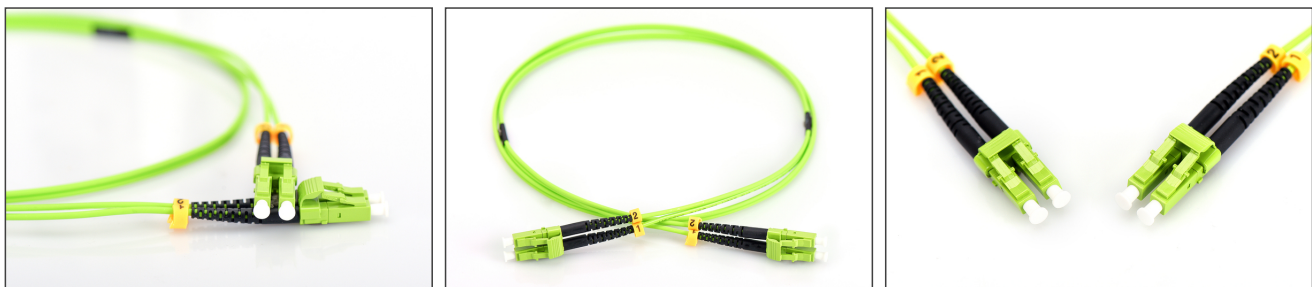

# DIGITUS Fiber Optic Multimode Patch Cord, LC / LC

DK-2533-05-5  
 EAN 4016032424536

**FO patch cord, duplex, LC to LC MM OM5 50/125 μ, 5 m**

FO patch cord, duplex, LC to LC,MM OM5 50/125 μ, 5 m

**Future-oriented standards and high-end quality for your network.**

- Duplex cable
- LSOH
- Connector with ceramic ferrule
- Cable diameter 2 mm
- Single packed with test-report
- Assortment: Fiber Optic Patch Cables
- Boot: single-color

- Cable diameter: 3 mm
- Cable type: I-VH 2G50/125μ
- Color cable: lemon green
- Connector 1: LC
- Connector 2: LC
- Fiber class: OM5
- Fiber diameter: 50/125μ
- Mode: Multimode
- Packaging: DIGITUS Polybag
- Length: 5 m

**More images:**

Part No.	DK-2533-05-5			
Lenght	5 m			
Cable Type	Duplex MM 50/125		OM5 LSZH	
	END A		END B	
Connector Type	LC		LC	
	LC		LC	
Insertion Loss (dB)	0.14	0.13	0.15	0.14
Return Loss (dB)	40.20	39.10	38.20	41.30
Q.C.	PASS			