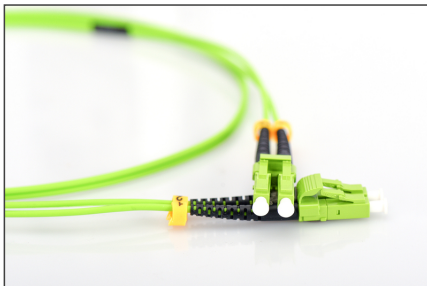

DIGITUS Fiber Optic Multimode Patch Cord, LC / LC

DK-2533-02-5
EAN 4016032424512

FO patch cord, duplex, LC to LC MM OM5 50/125 μ, 2 m

FO patch cord, duplex, LC to LC,MM OM5 50/125 μ, 2 m

Future-oriented standards and high-end quality for your network.

- Duplex cable
- LSOH
- Connector with ceramic ferrule
- Single packed with test-report
- cable diameter 2mm
- Assortment: Fiber Optic Patch Cables
- Boot: single-color

- Cable diameter: 3 mm
- Cable type: I-VH 2G50/125μ
- Color cable: lemon green
- Connector 1: LC
- Connector 2: LC
- Fiber class: OM5
- Fiber diameter: 50/125μ
- Mode: Multimode
- Packaging: DIGITUS Polybag
- Length: 2 m

More images:

Part No.	DK-2533-02-5			
Length	2 m			
Cable Type	Duplex MM 50/125		OM5 LSZH	
	END A	END B		
Connector Type	LC		LC	
Insertion Loss (dB)	0.14	0.13	0.15	0.14
Return Loss (dB)	40.20	39.10	38.20	41.30
Q.C.	PASS			