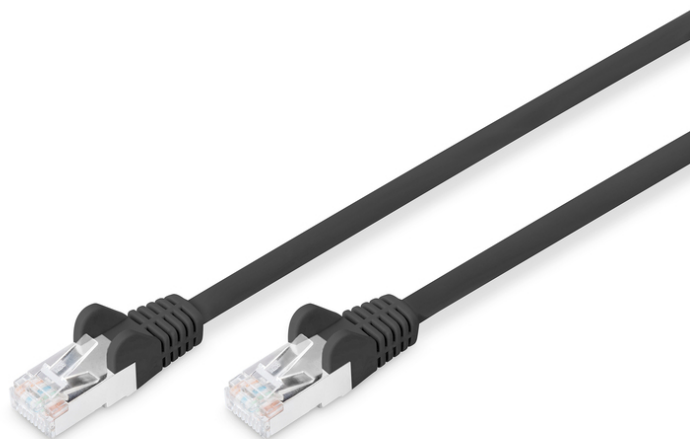

DIGITUS CAT 6 S-FTP Patch Cable

DB-160144-010-S
EAN 4016032384038

Patch Cord, CAT6, RJ45 M/M, 1.0m, S-FTP, AWG 27/7, LSZH, bl

The DIGITUS® Category 6 Class E patch cords are manufactured and tested to the ISO/IEC 11801 and DIN EN 50173 Category 6 specifications. They will guarantee the installed cabling system is compliant with the ISO & EN channel specification requirements and will provide optimum performance levels of DIGITUS® Category 6 cabling. The performance is tested up to 250 MHz inclusive performance characteristics such as near end cross talk ("NEXT"). DIGITUS® patch cords are designed and produced to fulfill the highest requirements of various application areas in full volume. Each cable is fitted with a molded boot which comes with kink protection and strain relief. Furthermore the boot is equipped with a latch protection that prevents the latching lever against breaking. This network cable is suitable e.g. for the connection in network cabinets. Another area of application is the wiring of the DSL telephone system.

Future-oriented standards and high-end quality for your network.

- LSZH – low smoke zero halogen
- Boots with kink protections and strain reliefs
- Cable color: black
- Color connector: black
- Hoods: plastic

- Assortment: Twisted Pair Patchkabel
- Length: 1 m
- Connector 1: Modular RJ45 (8/8) plug
- Connector 2: Modular RJ45 (8/8) plug
- Category: CAT 6
- Shielding: S-FTP, pairs in metal foil and braid shielding
- Structure: 4 x 2 AWG 27/7, twisted pair
- Wire material: CU
- Assortment: Twisted Pair Patch Cables
- Color cable: black
- Color connector: black
- Connector 1: Modular RJ45 (8/8) plug
- Connector 2: Modular RJ45 (8/8) plug
- Hoods: plastic
- Wire material: CU
- Category: CAT 6
- Shielding: S-FTP, pairs in metal foil and braid shielding
- Length: 1 m
- Structure: 4 x 2 AWG 27/7, twisted pair