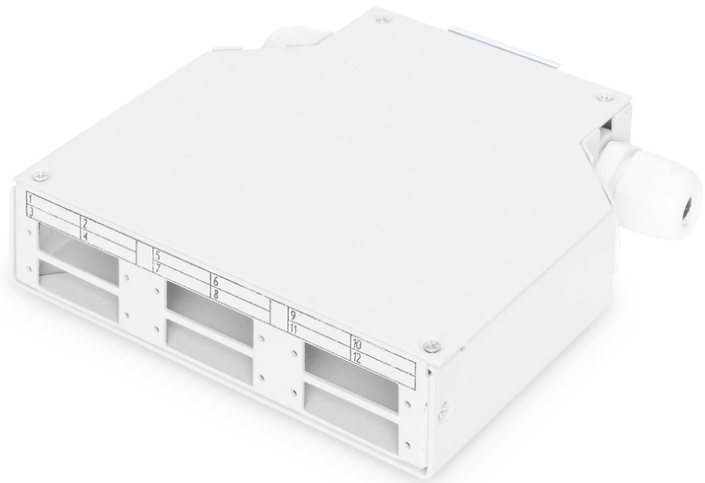

DIGITUS Din Rail Distribution Box

DN-96890
EAN 4016032370680

DIN Rail Splicing Box for 6x SC//DX Couplers, Color grey
 Din Rail Distribution Box for 6x SC/DX Couplers

• 125 x 130 x 35 mm (W x D x H)

| Logistics | | | | | | |
|------------------------------|--------------|-------------|------------|------------|-------------|-----------------|
| | Number (pcs) | Weight (kg) | Depth (cm) | Width (cm) | Height (cm) | cm ³ |
| Packaging Unit Carton | 10 | 6.98 | 36.50 | 31.00 | 13.00 | 14,709.50 |
| Packaging Unit Inside | 1 | 0.70 | 0.00 | 0.00 | 0.00 | 0.00 |
| Packaging Unit Single | 1 | 0.70 | 17.50 | 15.00 | 3.50 | 918.75 |
| Net single without Packaging | 1 | 0.00 | 0.00 | 0.00 | 0.00 | 0.00 |