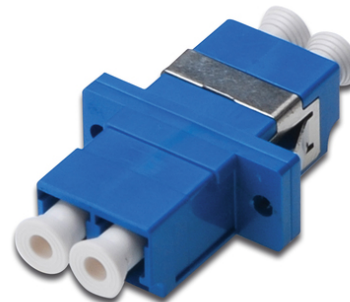

DIGITUS LC / LC Coupler, Singlemode

DN-96007-1
 EAN 4016032335764

FO coupler, duplex, LC to LC, SM, color blue, OS2 ceramic sleeve, polymer housing, incl. screws

The high quality DIGITUS® fiber optic couplers with ceramic ferrule are the perfect supplement for the assembling of splice boxes. Due to constant quality controls and the accurate processing, the couplers guarantee an optimal performance and link quality. Each coupler is equipped with a dust protection cup, to protect the ferrules against dust. Moreover the couplers are delivered with the suitable mounting material, so that they can be installed and fixed to the front panels immediatly. The perfect performance is achieved by using the DIGITUS® Pigtails, which are also high quality manufactured and

whose connectors interact with the couplers in the best of possible ways.

The best solution for Splice Boxes

- LC / LC
- Duplex
- Singlemode
- Ceramic Sleeve
- Polymer housing
- Blue
- incl. fixing material