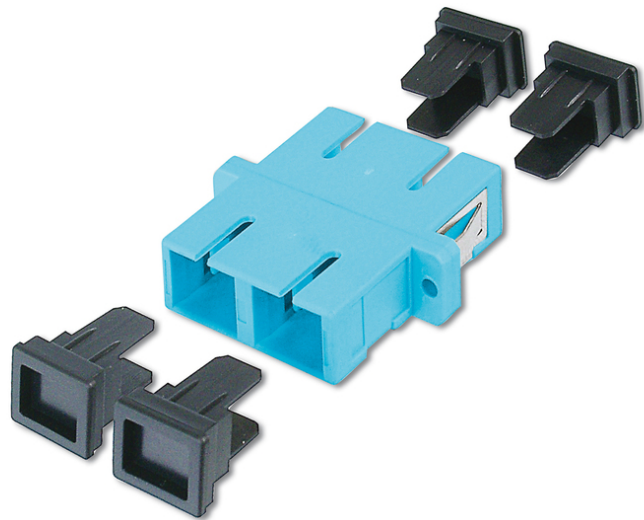

DIGITUS SC / SC Coupler, Multimode

DN-96005-1
 EAN 4016032335689

FO coupler, duplex, SC to SC, MM OM3, color aqua ceramic sleeve, polymer housing, incl. screws

The high quality DIGITUS® fiber optic couplers with ceramic ferrule are the perfect supplement for the assembling of splice boxes. Due to constant quality controls and the accurate processing, the couplers guarantee an optimal performance and link quality. Each coupler is equipped with a dust protection cup, to protect the ferrules against dust. Moreover the couplers are delivered with the suitable mounting material, so that they can be installed and fixed to the front panels immediatly. The perfect performance is achieved by using the DIGITUS® Pigtails, which are also high quality manufactured and

whose connectors interact with the couplers in the best of possible ways.

The best solution for Splice Boxes

- SC / SC
- Duplex
- Multimode
- Ceramic Sleeve
- Polymer housing
- incl. fixing material
- Aqua color