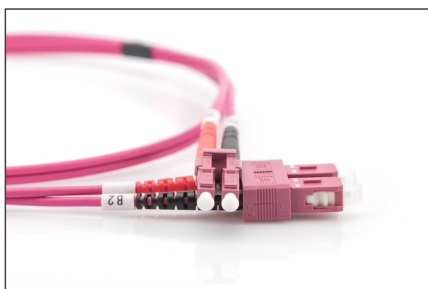

# DIGITUS Fiber Optic Multimode Patch Cord, OM4, LC / SC

DK-2532-10-4  
EAN 4016032308966

**FO patch cord, duplex, LC to SC MM OM4 50/125 μ, 10 m**

FO patch cord, duplex, LC to SC,MM OM4 50/125 μ, 10 m

**Future-oriented standards and high-end quality for your network.**

- Duplex cable
- LSOH
- Connector with ceramic ferrule
- Cable diameter 2 mm
- Single packed with test-report
- Color: RAL 4003
- Assortment: Fiber Optic Patch Cables
- Boot: two-color

- Cable diameter: 2 mm
- Cable jacket: LSOH
- Cable type: I-VH 2G50/125μ
- Color cable: erika violet
- Connector 1: LC
- Connector 2: SC
- Fiber class: OM4
- Fiber diameter: 50/125μ
- Mode: Multimode
- Packaging: DIGITUS Polybag
- Length: 10 m

**More images:**

Part No.	DK-2532-10-4			
Lenght	10 m			
Cable Type	Duplex MM 50/125		OM4 LSZH	
	END A		END B	
Connector Type	LC		SC	
	LC		SC	
Insertion Loss (dB)	0.16	0.13	0.15	0.14
Return Loss (dB)	41.20	39.10	38.20	42.30
Q.C.	PASS			