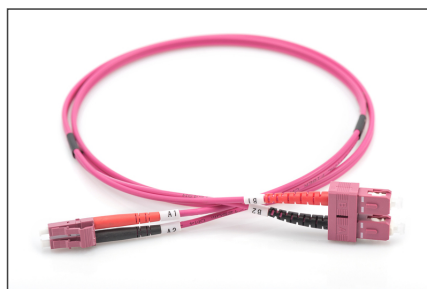

# DIGITUS Fiber Optic Multimode Patch Cord, OM4, LC / SC

DK-2532-10-4  
EAN 4016032308966

**FO patch cord, duplex, LC to SC MM OM4 50/125 μ, 10 m**

FO patch cord, duplex, LC to SC,MM OM4 50/125 μ, 10 m

**Future-oriented standards and high-end quality for your network.**

- Duplex cable
- LSOH
- Connector with ceramic ferrule
- Cable diameter 2 mm
- Single packed with test-report
- Color: RAL 4003
- Assortment: Fiber Optic Patch Cables
- Boot: two-color

- Cable diameter: 2 mm
- Cable jacket: LSOH
- Cable type: I-VH 2G50/125μ
- Color cable: erika violet
- Connector 1: LC
- Connector 2: SC
- Fiber class: OM4
- Fiber diameter: 50/125μ
- Mode: Multimode
- Packaging: DIGITUS Polybag
- Length: 10 m

**More images:**

Part No.	DK-2532-10-4			
Lenght	10 m			
Cable Type	Duplex MM 50/125		OM4 LSZH	
	END A		END B	
Connector Type	LC		SC	
	LC		SC	
Insertion Loss (dB)	0.16	0.13	0.15	0.14
Return Loss (dB)	41.20	39.10	38.20	42.30
Q.C.	PASS			