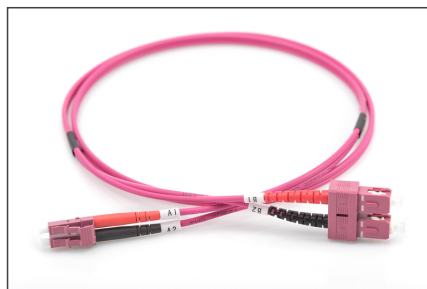

DIGITUS Fiber Optic Multimode Patch Cord, OM4, LC / SC

DK-2532-01-4
EAN 4016032308911

FO patch cord, duplex, LC to SC MM OM4 50/125 μ, 1 m

FO patch cord, duplex, LC to SC,MM OM4 50/125 μ, 1 m

Future-oriented standards and high-end quality for your network.

- Duplex cable
- LSOH
- Connector with ceramic ferrule
- Cable diameter 2 mm
- Single packed with test-report
- Color: RAL 4003
- Assortment: Fiber Optic Patch Cables
- Cable diameter: 2 mm

- Cable jacket: LSOH
- Cable type: I-VH 2G50/125μ
- Color cable: erika violet
- Connector 1: LC
- Connector 2: SC
- Fiber class: OM4
- Fiber diameter: 50/125μ
- Mode: Multimode
- Number of connectors side 1: 1
- Number of connectors side 2: 1
- Packaging: DIGITUS Polybag
- Length: 1 m

More images:

Part No.	DK-2532-01-4			
Lenght	1 m			
Cable Type	Duplex MM 50/125		OM4 LSZH	
	END A		END B	
Connector Type	LC		SC	
Insertion Loss (dB)	0.16	0.13	0.15	0.14
Return Loss (dB)	41.20	39.10	38.20	42.30
Q.C.	PASS			