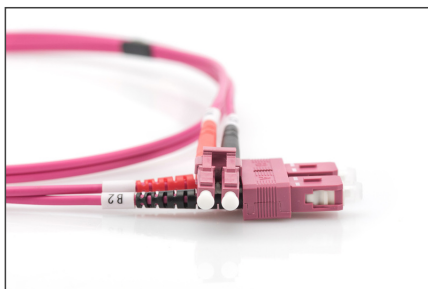

DIGITUS Fiber Optic Multimode Patch Cord, OM4, LC / SC

DK-2532-01-4
EAN 4016032308911

FO patch cord, duplex, LC to SC MM OM4 50/125 μ, 1 m

FO patch cord, duplex, LC to SC,MM OM4 50/125 μ, 1 m

Future-oriented standards and high-end quality for your network.

- Duplex cable
- LSOH
- Connector with ceramic ferrule
- Cable diameter 2 mm
- Single packed with test-report
- Color: RAL 4003
- Assortment: Fiber Optic Patch Cables
- Cable diameter: 2 mm

- Cable jacket: LSOH
- Cable type: I-VH 2G50/125μ
- Color cable: erika violet
- Connector 1: LC
- Connector 2: SC
- Fiber class: OM4
- Fiber diameter: 50/125μ
- Mode: Multimode
- Number of connectors side 1: 1
- Number of connectors side 2: 1
- Packaging: DIGITUS Polybag
- Length: 1 m

More images:

Part No.	DK-2532-01-4			
Lenght	1 m			
Cable Type	Duplex MM 50/125		OM4 LSZH	
	END A		END B	
Connector Type	LC		SC	
Insertion Loss (dB)	0.16	0.13	0.15	0.14
Return Loss (dB)	41.20	39.10	38.20	42.30
Q.C.	PASS			