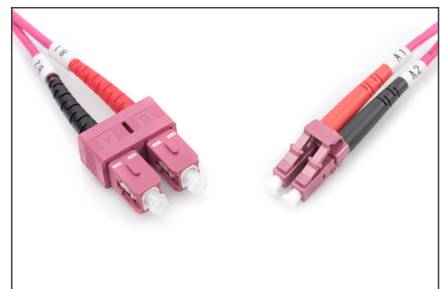

DIGITUS Fiber Optic Multimode Patch Cord, OM4, LC / SC

DK-2532-01-4
EAN 4016032308911

FO patch cord, duplex, LC to SC MM OM4 50/125 μ, 1 m

FO patch cord, duplex, LC to SC,MM OM4 50/125 μ, 1 m

Future-oriented standards and high-end quality for your network.

- Duplex cable
- LSOH
- Connector with ceramic ferrule
- Cable diameter 2 mm
- Single packed with test-report
- Color: RAL 4003
- Assortment: Fiber Optic Patch Cables
- Cable diameter: 2 mm

- Cable jacket: LSOH
- Cable type: I-VH 2G50/125μ
- Color cable: erika violet
- Connector 1: LC
- Connector 2: SC
- Fiber class: OM4
- Fiber diameter: 50/125μ
- Mode: Multimode
- Number of connectors side 1: 1
- Number of connectors side 2: 1
- Packaging: DIGITUS Polybag
- Length: 1 m

More images:

Part No.	DK-2532-01-4			
Lenght	1 m			
Cable Type	Duplex MM 50/125		OM4 LSZH	
	END A		END B	
Connector Type	LC		SC	
Insertion Loss (dB)	0.16	0.13	0.15	0.14
Return Loss (dB)	41.20	39.10	38.20	42.30
Q.C.	PASS			