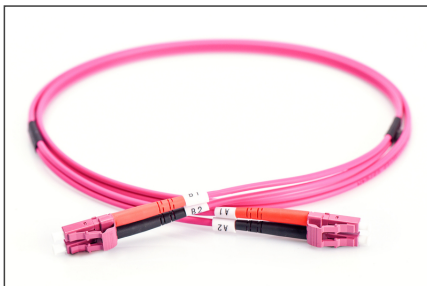

# DIGITUS Fiber Optic Multimode Patchcord, OM4, LC / LC

DK-2533-01-4  
EAN 4016032308799

**FO patch cord, duplex, LC to LC MM OM4 50/125 μ, 1 m**

FO patch cord, duplex, LC to LC,MM OM4 50/125 μ, 1 m

**Future-oriented standards and high-end quality for your network.**

- Duplex cable
- LSOH
- Connector with ceramic ferrule
- Cable diameter 2 mm
- Single packed with test-report
- Color: RAL 4003
- Assortment: Fiber Optic Patch Cables
- Boot: single-color
- Cable diameter: 2 mm

- Cable jacket: LSOH
- Cable type: I-VH 2G50/125μ
- Color cable: erika violet
- Connector 1: LC
- Connector 2: LC
- Fiber class: OM4
- Fiber diameter: 50/125μ
- Mode: Multimode
- Number of connectors side 1: 2
- Number of connectors side 2: 2
- Packaging: DIGITUS Polybag
- Length: 1 m

**More images:**

Part No.	DK-2533-01-4			
Length	1 m			
Cable Type	Duplex MM 50/125	OM4 LSZH		
	END A	END B		
Connector Type	LC	LC		
Insertion Loss (dB)	0.06	0.09	0.17	0.11
Return Loss (dB)	37.7	30.1	39.5	39.7
Q.C.	PASS			