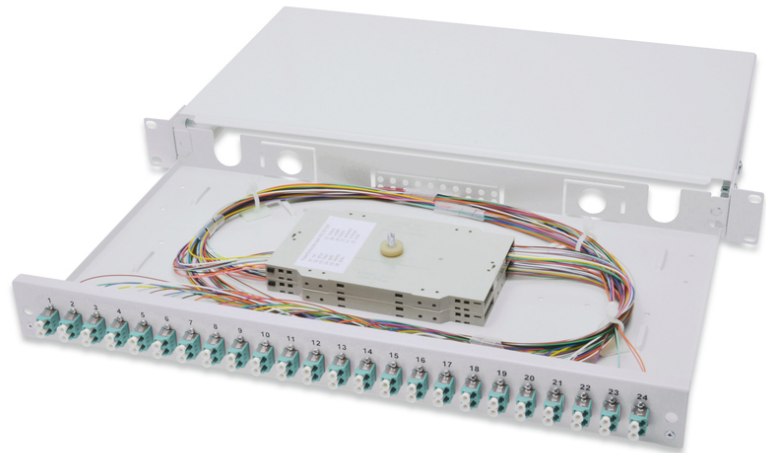

DIGITUS Fiber Optic Splice Box, Equipped, LC, OM3

DN-96332/3
 EAN 4016032278474

FO splice box, 1U, equipped, 24x LC DX, OM3 incl. splice cassette, colored pigtails, couplers

FO splice box, 1U, equipped, 24x LC DX, OM3, incl. splice cassette, colored pigtails, couplers

- Completely prefabricated, fiber pigtails exposed and inserted into the splice cassette(s)
- Colored pigtails
- Couplers with zirconia ceramic ferrule
- Couplers in polymer housing
- Carrier housing made of 1.0 mm steel sheet, varnished
- 1 height unit (44.45 mm)

- 483mm width (19")
- 240mm depth
- M20/M25 screw, cassette, cassette cover and strain relief included
- Sliding
- Assembly: Splice Box
- Color: light grey, RAL 7035
- Connector type: LC / UPC / duplex
- Fiber class: OM3
- Number of fibers: 48
- Type: sliding