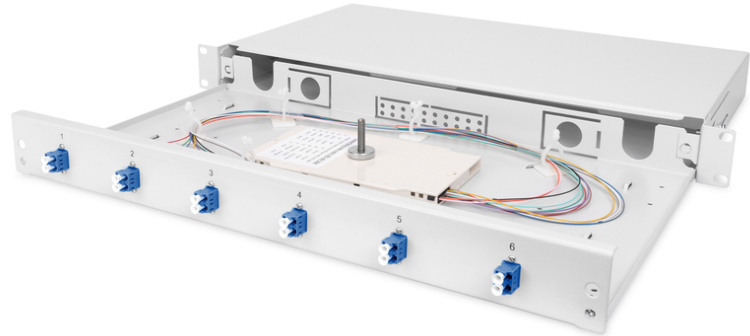

# DIGITUS Fiber Optic Splice Box, Equipped, LC, OS2

DN-96330/9  
EAN 4016032278429

**FO splice box, 1U, equipped, 6x LC DX, OS2 incl. splice cassette, colored pigtails, couplers**

FO splice box, 1U, equipped, 6x LC DX, OS2,incl. splice cassette, colored pigtails, couplers

- Completely prefabricated, fiber pigtails exposed and inserted into the splice cassette(s)
- Colored pigtails
- Couplers with ceramic sleeve
- Couplers in polymer housing
- Carrier housing made of 1.0 mm steel sheet, varnished
- 1 height unit (44.45 mm)

- 483mm width (19")
- 240mm depth
- M20/M25 screw, cassette, cassette cover and strain relief included
- Sliding
- Assembly: Splice Box
- Color: light grey, RAL 7035
- Connector type: LC / UPC / duplex
- Fiber class: OS2
- Number of fibers: 12
- Type: sliding