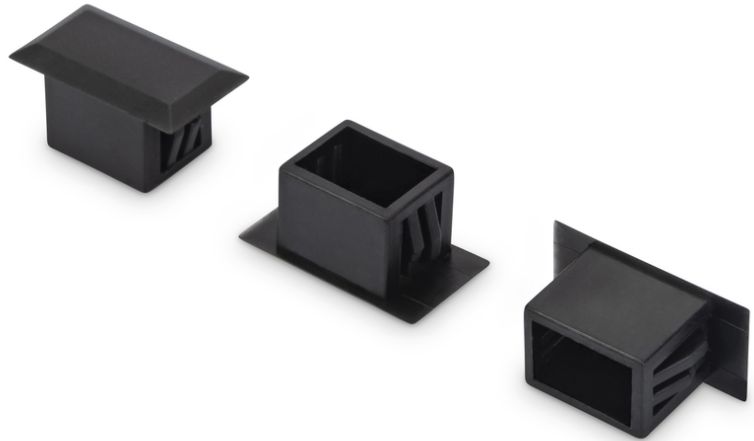

# DIGITUS Fiber blind plate

**AL-BP-LCD**  
**EAN 4016032262879**

**Blindplate for LC duplex holes 100 pcs.**

Blindplate for LC duplex holes, 100 pcs.

- Used in termination boxes to cover ports not used

- Avoids dust and dirt in termination boxes
- Shipment: 100 pcs. per poly bag
- Material: plastic, black