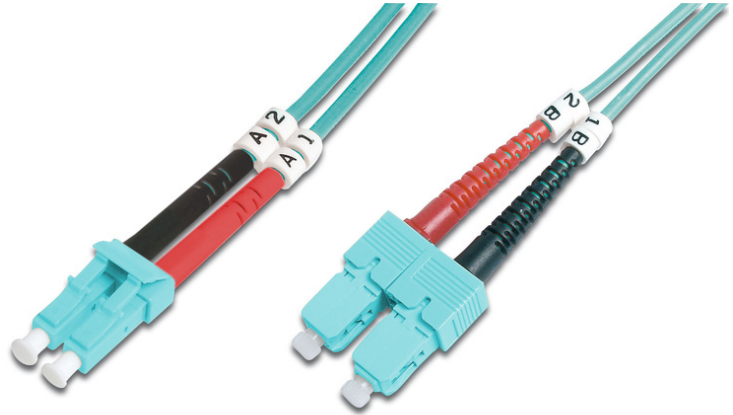

# DIGITUS Fiber Optic Multimode Patch Cord, OM 3, LC / SC

DK-2532-10/3  
EAN 4016032249627

**FO patch cord, duplex, LC to SC MM OM3 50/125 μ, 10 m**

FO patch cord, duplex, LC to SC,MM OM3 50/125 μ, 10 m

**Future-oriented standards and high-end quality for your network.**

- Duplex cable
- LSOH
- Connector with ceramic ferrule
- Cable diameter 2 mm
- Single packed with test-report
- Assortment: Fiber Optic Patch Cables
- Boot: two-color

- Cable diameter: 2 mm
- Cable type: I-VH 2G50/125μ
- Color cable: aqua
- Connector 1: LC
- Connector 2: SC
- Fiber class: OM3
- Fiber diameter: 50/125μ
- Mode: Multimode
- Packaging: DIGITUS Polybag
- Length: 10 m

**More images:**

Part No.	DK-2532-10/3			
Length	10 m			
Cable Type	Duplex MM 50/125		OM3 LSZH	
	END A		END B	
Connector Type	LC		SC	
Insertion Loss (dB)	0.17	0.1	0.14	0.08
Return Loss (dB)	32.2	39.2	34.9	35.3
Q.C.	PASS			