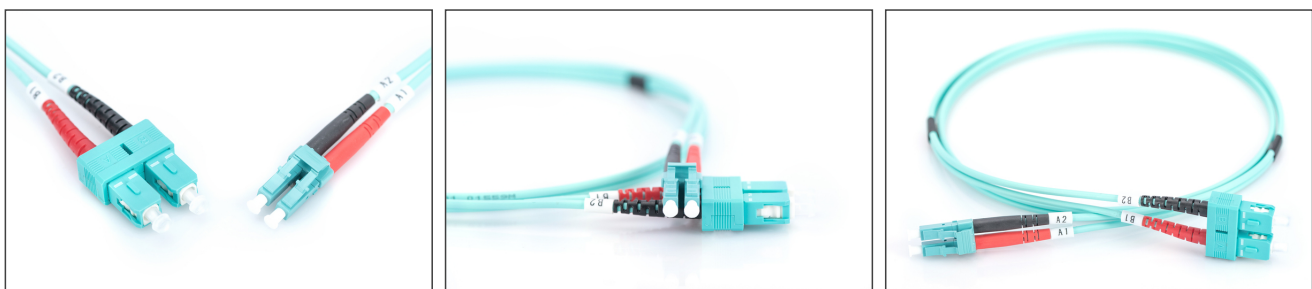

# DIGITUS Fiber Optic Multimode Patch Cord, OM 3, LC / SC

DK-2532-03/3  
 EAN 4016032249597

**FO patch cord, duplex, LC to SC MM OM3 50/125 μ, 3 m**

FO patch cord, duplex, LC to SC,MM OM3 50/125 μ, 3 m

**Future-oriented standards and high-end quality for your network.**

- Duplex cable
- LSOH
- Connector with ceramic ferrule
- Cable diameter 2 mm
- Single packed with test-report
- Assortment: Fiber Optic Patch Cables
- Boot: two-color

- Cable diameter: 2 mm
- Cable type: I-VH 2G50/125μ
- Color cable: aqua
- Connector 1: LC
- Connector 2: SC
- Fiber class: OM3
- Fiber diameter: 50/125μ
- Mode: Multimode
- Packaging: DIGITUS Polybag
- Length: 3 m

**More images:**

Part No.	DK-2532-03/3			
Lenght	3 m			
Cable Type	Duplex MM 50/125		OM3 LSZH	
	END A		END B	
Connector Type	LC		SC	
	0.17	0.1	0.14	0.08
Insertion Loss (dB)	32.2	39.2	34.9	35.3
Return Loss (dB)	PASS			
Q.C.				