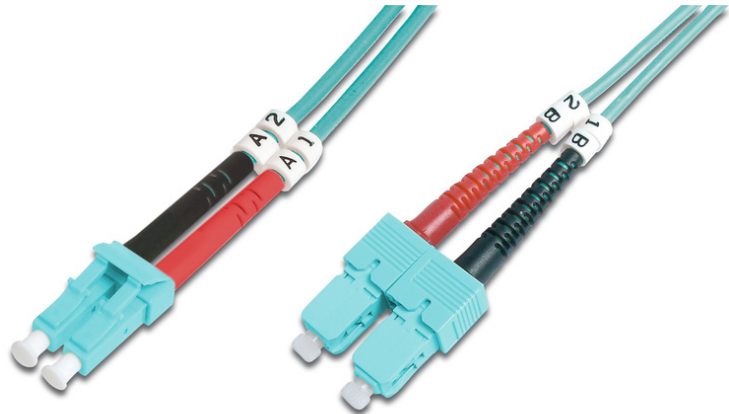

# DIGITUS Fiber Optic Multimode Patch Cord, OM 3, LC / SC

DK-2532-03/3  
 EAN 4016032249597

**FO patch cord, duplex, LC to SC MM OM3 50/125 μ, 3 m**

FO patch cord, duplex, LC to SC,MM OM3 50/125 μ, 3 m

**Future-oriented standards and high-end quality for your network.**

- Duplex cable
- LSOH
- Connector with ceramic ferrule
- Cable diameter 2 mm
- Single packed with test-report
- Assortment: Fiber Optic Patch Cables
- Boot: two-color

- Cable diameter: 2 mm
- Cable type: I-VH 2G50/125μ
- Color cable: aqua
- Connector 1: LC
- Connector 2: SC
- Fiber class: OM3
- Fiber diameter: 50/125μ
- Mode: Multimode
- Packaging: DIGITUS Polybag
- Length: 3 m

**More images:**

Part No.	DK-2532-03/3			
Lenght	3 m			
Cable Type	Duplex MM 50/125		OM3 LSZH	
	END A		END B	
Connector Type	LC		SC	
	0.17	0.1	0.14	0.08
Insertion Loss (dB)	32.2	39.2	34.9	35.3
Return Loss (dB)	PASS			
Q.C.				