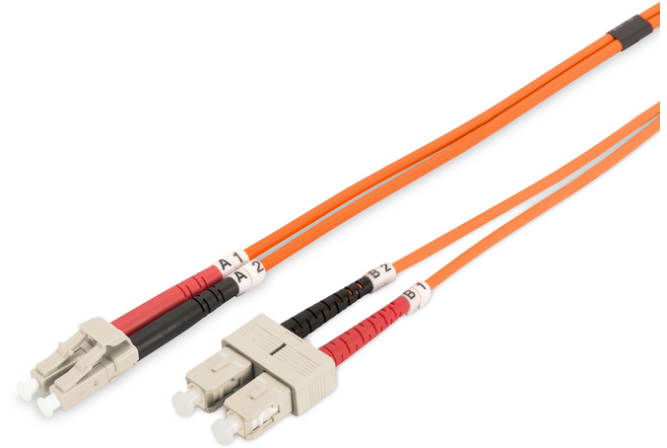

# DIGITUS Fiber Optic Multimode Patch Cord, LC / SC

DK-2532-03  
EAN 4016032249412

**FO patch cord, duplex, LC to SC MM OM2 50/125 μ, 3 m**

FO patch cord, duplex, LC to SC,MM OM2 50/125 μ, 3 m

**Future-oriented standards and high-end quality for your network.**

- Duplex cable
- LSOH
- Connector with ceramic ferrule
- Cable diameter 2 mm
- Single packed with test-report
- Assortment: Fiber Optic Patch Cables

- Boot: two-color
- Cable type: I-VH 2G50/125μ
- Color cable: orange
- Connector 1: LC
- Connector 2: SC
- Fiber class: OM2
- Fiber diameter: 50/125μ
- Mode: Multimode
- Packaging: DIGITUS Polybag
- Length: 3 m

**More images:**

Part No.	DK-2532-03			
Lenght	3 m			
Cable Type	Duplex MM 50/125		OM2 LSZH	
	END A		END B	
Connector Type	LC		SC	
	LC	SC	LC	SC
Insertion Loss (dB)	0.1	0.06	0.12	0.11
Return Loss (dB)	31.9	31.3	33.1	35.9
Q.C.	PASS			