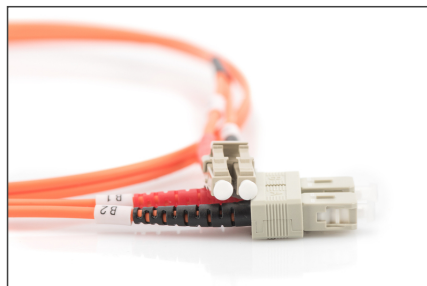

# DIGITUS Fiber Optic Multimode Patch Cord, LC / SC

DK-2532-03  
EAN 4016032249412

**FO patch cord, duplex, LC to SC MM OM2 50/125 μ, 3 m**

FO patch cord, duplex, LC to SC,MM OM2 50/125 μ, 3 m

**Future-oriented standards and high-end quality for your network.**

- Duplex cable
- LSOH
- Connector with ceramic ferrule
- Cable diameter 2 mm
- Single packed with test-report
- Assortment: Fiber Optic Patch Cables

- Boot: two-color
- Cable type: I-VH 2G50/125μ
- Color cable: orange
- Connector 1: LC
- Connector 2: SC
- Fiber class: OM2
- Fiber diameter: 50/125μ
- Mode: Multimode
- Packaging: DIGITUS Polybag
- Length: 3 m

**More images:**

Part No.	DK-2532-03			
Lenght	3 m			
Cable Type	Duplex MM 50/125		OM2 LSZH	
	END A		END B	
Connector Type	LC		SC	
	LC	SC	LC	SC
Insertion Loss (dB)	0.1	0.06	0.12	0.11
Return Loss (dB)	31.9	31.3	33.1	35.9
Q.C.	PASS			