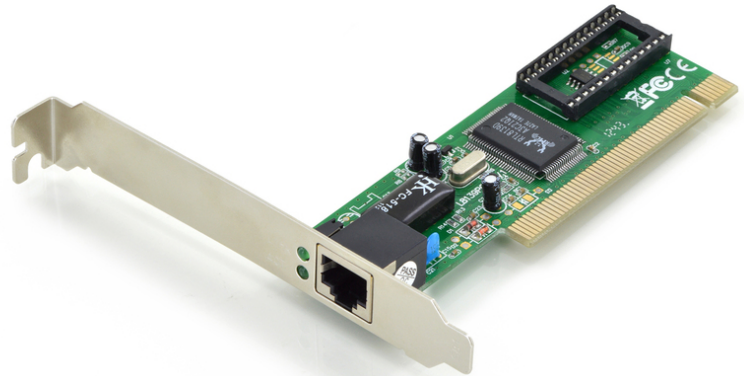

# DIGITUS Fast Ethernet PCI network card

DN-1001J  
 EAN 4016032228677

**Fast Ethernet PCI Card 32-bit, RTL8139D chipset**

Fast Ethernet PCI Card, 32-bit, RTL8139D chipset

**Turns your Desktop PC into a high-bandwidth workstation or a power server running at full-duplex speed**

- Realtek chipset
- IEEE 802.3 and IEEE 802.3u compatible
- Supports 20/200 Mbps full duplex

- PCI Local Bus Rev.2.1 and 2.2 compatible
- Suitable for all typical network environments
- Supports Windows 10, 8, 7, Vista and XP