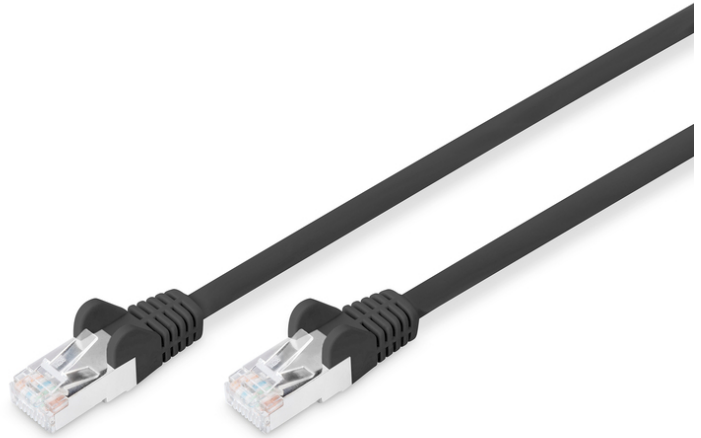

DIGITUS CAT 6 S/FTP patch cord

DB-160144-050-S
EAN 4016032384069

Patch Cable, CAT6, RJ45 M/M, 5.0m, S-FTP, AWG 27/7, color black

The DIGITUS® Category 6 Class E patch cords are manufactured and tested to the ISO/IEC 11801 and DIN EN 50173 Category 6 specifications. They will guarantee the installed cabling system is compliant with the ISO & EN channel specification requirements and will provide optimum performance levels of DIGITUS® Category 6 cabling. The performance is tested up to 250 MHz inclusive performance characteristics such as near end cross talk ("NEXT"). DIGITUS® patch cords are designed and produced to fulfill the highest requirements of various application areas in full volume. Each cable is fitted with a molded boot which comes with kink protection and strain relief. Furthermore the boot is equipped with a latch protection that prevents the latching lever against breaking. This network cable is suitable e.g. for the connection in network cabinets. Another area of application is the wiring of the DSL telephone system.

Future-oriented standards and high-end quality for your network.

- LSZH – low smoke zero halogen
- Boots with kink protections and strain reliefs
- Cable color: black
- Color connector: black
- Hoods: plastic
- Assortment: Twisted Pair Patchkabel
- Length: 5 m
- Connector 1: Modular RJ45 (8/8) plug
- Connector 2: Modular RJ45 (8/8) plug
- Category: CAT 6
- Shielding: S-FTP, pairs in metal foil and braid shielding
- Structure: 4 x 2 AWG 27/7, twisted pair
- Wire material: CU

Package contents

- 1x CAT6 S/FTP patch cord, lenght 5 m, color black

Logistics						
	Number (pcs)	Weight (kg)	Depth (cm)	Width (cm)	Height (cm)	cm³
Packaging Unit Carton	40	7.30	54.00	26.00	36.00	50,544.00
Packaging Unit Inside	10	1.83	50.00	25.00	9.00	11,250.00
Packaging Unit Single	1	0.18	5.00	7.50	23.50	881.25
Net single without Packaging	1	0.15	3.00	6.00	20.00	0.00