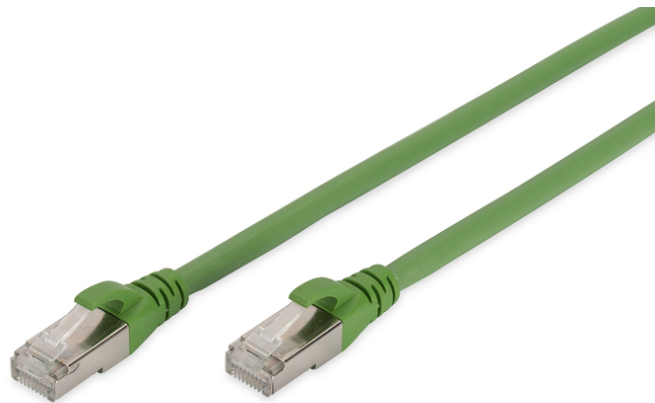

DIGITUS CAT 6A S/FTP patch cord, PUR (TPU)

DK-1644-A-PUR-150
EAN 4016032434757

CAT 6A S-FTP patch cord, Cu, PUR AWG 26/7, 15.00 m, green, (similar to RAL 6018)

The category 6A, S/FTP patch cords offer good reliability against oil with its PUR sheath. Therefore they are perfect for industrial applications. Further features of the PUR sheath are the UV resistance and the self-extinguishing fire behavior. DIGITUS® Category 6A Class E A patch cords are manufactured and tested to the ISO/IEC 11801 and DIN EN 50173 Category 6 A specifications. They will guarantee the installed cabling system is compliant with the ISO & EN channel specification requirements and will provide optimum performance levels of DIGITUS® Category 6A cabling. The performance is tested up to 500 MHz inclusive performance characteristics such as near end cross talk ("NEXT"). All patch cords are designed and produced to fulfill the highest requirements of various application areas in full volume. Each cable is fitted with a molded boot which comes with kink protection and strain relief. Furthermore the boot is equipped with a latch protection that prevents the latching lever against breaking.

Melhor desempenho e melhor qualidade de ligação com a rede. Ideal para aplicações industriais.

- 2x Conectores RJ45 (8P8C)
- Coberturas com proteção contra dobras, redução de tensão e proteção contra alavanca de retenção
- Indicação de comprimento nas tampas
- Conductor interno: Cobre (Cu)
- Assortment: Twisted Pair Patch Cables
- Configuração: 1:1
- Packaging: DIGITUS Polybag
- Category: CAT 6A
- Shielding: S-FTP, pairs in metal foil and braid shielding
- Length: 15 m
- Color: green
- Jacket: PUR
- Slim Version: no
- Structure: 4 x 2 AWG 26/7, twisted pair