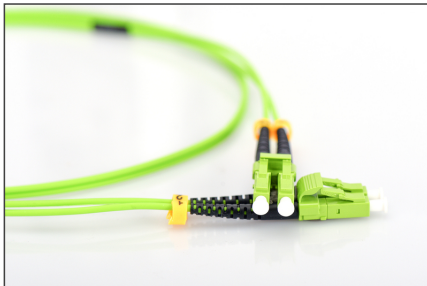

DIGITUS Fiber Optic Multimode Patch Cord, LC / LC

DK-2533-02-5
EAN 4016032424512

FO patch cord, duplex, LC to LC MM OM5 50/125 æ, 2 m

FO patch cord, duplex, LC to LC,MM OM5 50/125 µ, 2 m

Melhor desempenho e melhor qualidade de ligação com a rede.

- LSOH
- Assortment: Fiber Optic Patch Cables
- Boot: single-color
- Cable diameter: 3 mm
- Cable type: I-VH 2G50/125µ

- Color cable: lemon green
- Connector 1: LC
- Connector 2: LC
- Fiber class: OM5
- Fiber diameter: 50/125µ
- Mode: Multimode
- Packaging: DIGITUS Polybag
- Length: 2 m

More images:

Part No.	DK-2533-02-5			
Lenght	2 m			
Cable Type	Duplex MM 50/125		OM5 LSZH	
	END A		END B	
Connector Type	LC		LC	
Insertion Loss (dB)	0.14	0.13	0.15	0.14
Return Loss (dB)	40.20	39.10	38.20	41.30
Q.C.	PASS			