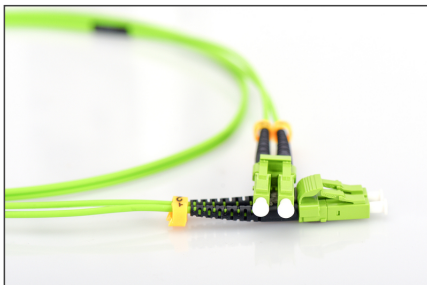

DIGITUS Fiber Optic Multimode Patch Cord, LC / LC

DK-2533-01-5
EAN 4016032424505

FO patch cord, duplex, LC to LC MM OM5 50/125 æ, 1 m

FO patch cord, duplex, LC to LC,MM OM5 50/125 µ, 1 m

Melhor desempenho e melhor qualidade de ligação com a rede.

- LSOH
- Assortment: Fiber Optic Patch Cables
- Boot: single-color
- Cable type: I-VH 2G50/125µ

- Color cable: lemon green
- Connector 1: LC
- Connector 2: LC
- Fiber class: OM5
- Fiber diameter: 50/125µ
- Mode: Multimode
- Packaging: DIGITUS Polybag
- Length: 1 m

More images:

Part No.	DK-2533-01-5			
Lenght	1 m			
Cable Type	Duplex MM 50/125		OM5 LSZH	
	END A		END B	
Connector Type	LC		LC	
	LC	LC	LC	LC
Insertion Loss (dB)	0.14	0.13	0.15	0.14
Return Loss (dB)	40.20	39.10	38.20	41.30
Q.C.	PASS			