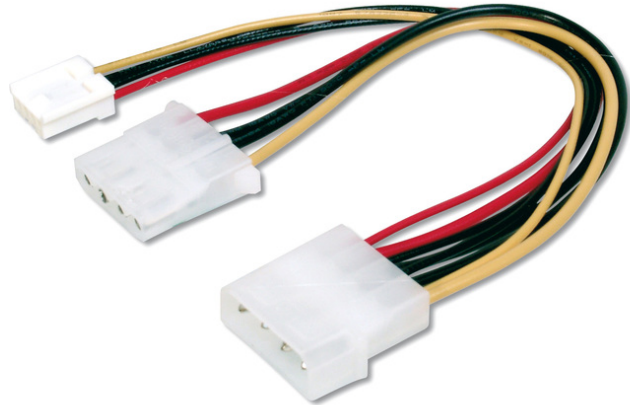

# DIGITUS Internal Y-Power Supply Cable

AK-430401-002-M  
EAN 4016032325130

### Internal Y-power supply cable 0.20m, IDE - IDE + floppy connector

This cable can be used to adapt and multiplying the internal power supply connections to the power supply unit in your PC.

#### Ligação e alimentação seguras

- 5.25", plug <=> 5.25", jack + 3.5", jack
- Assortment: Internal Power Supply Cables
- AWG: 18

- Color cable: various
- Color connector: transparent
- Connector 1: IDE (5,25") power plug
- Connector 2: IDE (5,25") power jack + Floppy jack
- Hoods: plastic
- Wire material: CU
- Length: 0.2 m
- Shielding: Unshielded