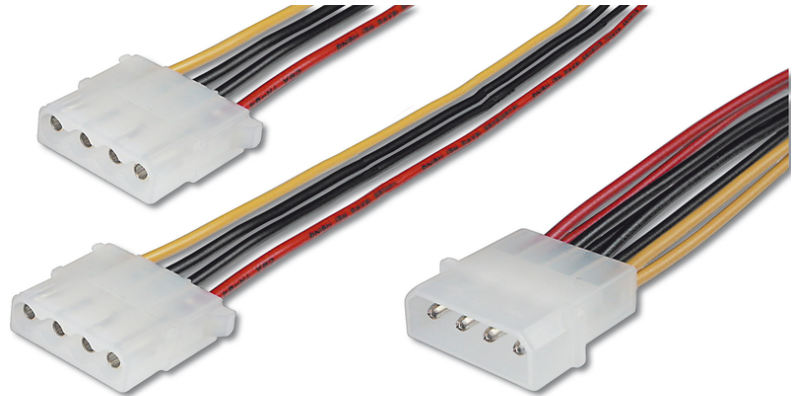

# DIGITUS Cabo de alimentação Y interno

AK-430400-002-M  
 EAN 4016032325123

### Internal Y-power supply cable 0.20m, IDE - 2x IDE connector

You can never have enough power connections. Whether disk drives, fans, lighting or other consumers, these adaptors doubles the connection at power supply unit for two 13.3 cm (5.25) disk drives.

#### Ligação e alimentação seguras

- IDE plug (13,4cm/5.25") <=> 2x IDE jack (13,4cm/5.25")
- Assortment: Internal Power Supply Cables
- AWG: 18

- Color cable: various
- Color connector: transparent
- Connector 1: IDE (5,25") power plug
- Connector 2: 2x IDE (5,25") power jack
- Hoods: plastic
- Wire material: CU
- Length: 0.2 m
- Shielding: Unshielded