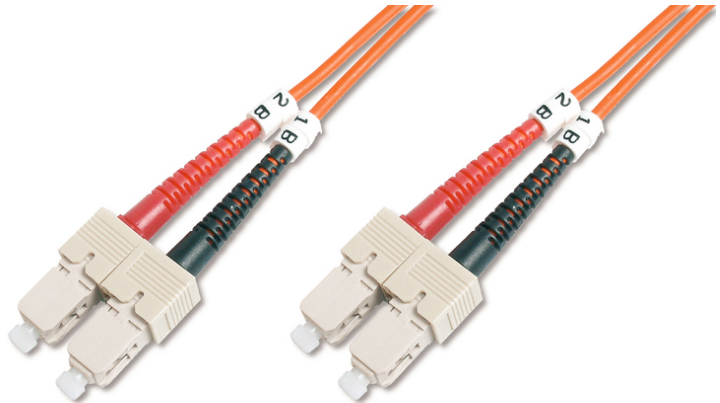

# DIGITUS Fiber Optic Multimode Patch Cord, SC / SC

DK-2522-10  
 EAN 4016032248453

**FO patch cord, duplex, SC to SC MM OM2 50/125 æ, 10 m**

FO patch cord, duplex, SC to SC,MM OM2 50/125 µ, 10 m

**Melhor desempenho e melhor qualidade de ligação com a rede.**

- LSOH
- Assortment: Fiber Optic Patch Cables
- Boot: two-color
- Cable diameter: 2 mm
- Cable type: I-VH 2G50/125µ

- Color cable: orange
- Connector 1: SC
- Connector 2: SC
- Fiber class: OM2
- Fiber diameter: 50/125µ
- Mode: Multimode
- Packaging: DIGITUS Polybag
- Length: 10 m

**More images:**

Part No.	DK-2522-10			
Lenght	10 m			
Cable Type	Duplex MM 50/125		OM2 LSZH	
	END A		END B	
Connector Type	SC		SC	
Insertion Loss (dB)	0.05	0.17	0.18	0.13
Return Loss (dB)	35.8	36.8	39.5	38.8
Q.C.	PASS			