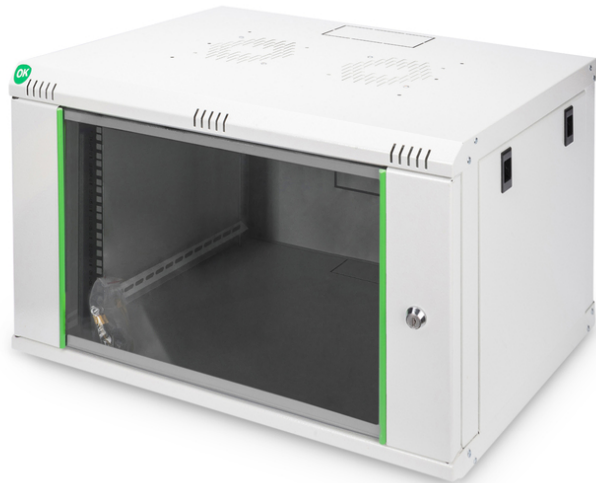

DIGITUS Wall Mounting Cabinets Dynamic Basic Series - 600x450 mm (WxD)

DN-19 07-U-EC
 EAN 4016032221692

7U wall mounting cabinet, Dynamic Basic 416x600x450 mm, color grey (RAL 7035)

The network cabinets for wall installation from the Dynamic series were developed for easy and especially cost-optimized network expansion. The roof, floor and back wall of each cabinet are equipped with a pre-cut cable inlet. To accommodate a fan module, the roof structure is also equipped with a pre-cut area. Two pairs of galvanized 483 mm (19") profile rails labeled with rack units readable in both directions are installed on the inside. Their depth can be adjusted. Each cabinet is made of up to 1.5 mm thick sheet steel. Coloring is done with electrostatic powder coating in the standard colors gray (RAL 7035) or jet black (RAL 9005). Removable side walls as well as lockable and removable front door improve accessibility. The door hinges can be switched. Wall installation is accomplished in two easy work steps: The mounting plate provided is bolted on the wall and then connected with the housing.

- Classe de proteção IP20
- Dispositivo de bloqueio de 1 ponto na porta frontal
- Calhas de perfil de 483 mm (19") no lado frontal e traseiro, montadas no armário, galvanizadas

- As calhas de perfil de 483 mm (19") podem ser ajustadas em profundidade e estão providas com marcação da unidade de altura
- O telhado está preparado para elemento de ventilação (entradas perfuradas)
- Ranhuras de ventilação para ventilação e saída ativa e passiva
- Cabinet type: Wall mounting cabinet
- Color: light grey, RAL 7035
- Depth: 450 mm
- Front door: Glass door, single opening
- Load capacity: 60 kg
- Side panels: Both sides
- Units: 7
- Width: 600 mm
- IP protection class: IP20
- Mounted: yes