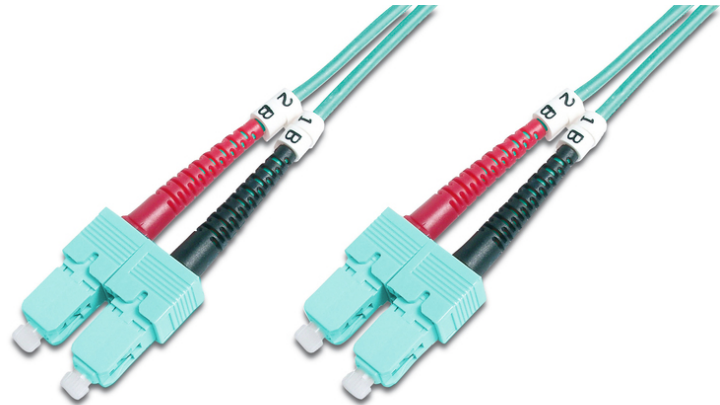

DIGITUS Fiber Optic Multimode Patch Cord, OM 3, SC / SC

DK-2522-10/3
EAN 4016032248729

FO patch cord, duplex, SC to SC MM OM3 50/125 μ , 10 m

FO patch cord, duplex, SC to SC,MM OM3 50/125 μ , 10 m

Future-oriented standards and high-end quality for your network.

- Duplex cable
- LSOH
- Connector with ceramic ferrule
- Cable diameter 2 mm
- Single packed with test-report
- Assortment: Fiber Optic Patch Cables
- Boot: two-color

- Cable diameter: 2 mm
- Cable type: I-VH 2G50/125 μ
- Color cable: aqua
- Connector 1: SC
- Connector 2: SC
- Fiber class: OM3
- Fiber diameter: 50/125 μ
- Mode: Multimode
- Packaging: DIGITUS Polybag
- Length: 10 m

More images:

Part No.	DK-2522-10/3			
Lenght	10 m			
Cable Type	Duplex MM 50/125		OM3 LSZH	
	END A		END B	
Connector Type	SC		SC	
Insertion Loss (dB)	0.25	0.25	0.12	0.18
Return Loss (dB)	31.5	30.2	32.7	34.7
Q.C.	PASS			