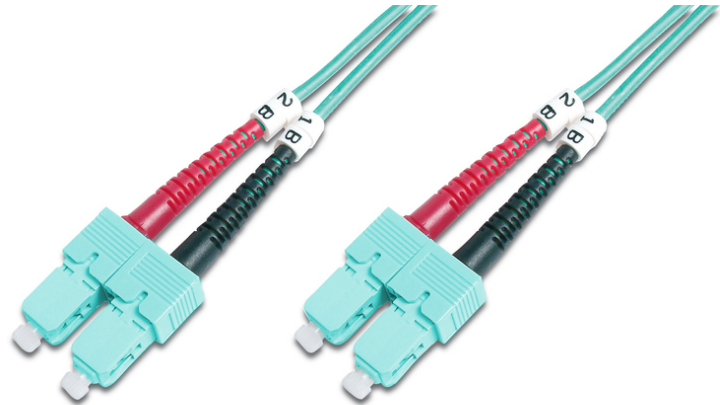

# DIGITUS Fiber Optic Multimode Patch Cord, OM 3, SC / SC

DK-2522-03/3  
EAN 4016032248552

**FO patch cord, duplex, SC to SC MM OM3 50/125 μ, 3 m**

FO patch cord, duplex, SC to SC,MM OM3 50/125 μ, 3 m

**Future-oriented standards and high-end quality for your network.**

- Duplex cable
- LSOH
- Connector with ceramic ferrule
- Cable diameter 2 mm
- Single packed with test-report
- Assortment: Fiber Optic Patch Cables
- Boot: two-color

- Cable diameter: 2 mm
- Cable type: I-VH 2G50/125μ
- Color cable: aqua
- Connector 1: SC
- Connector 2: SC
- Fiber class: OM3
- Fiber diameter: 50/125μ
- Mode: Multimode
- Packaging: DIGITUS Polybag
- Length: 3 m

**More images:**

Part No.	DK-2522-03/3			
Length	3 m			
Cable Type	Duplex MM 50/125		OM3 LSZH	
	END A		END B	
Connector Type	SC		SC	
Insertion Loss (dB)	0.25	0.25	0.12	0.18
Return Loss (dB)	31.5	30.2	32.7	34.7
Q.C.	PASS			