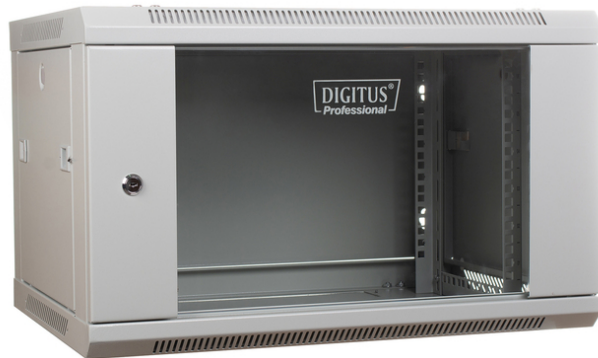

DIGITUS

DN-WU19 06U/600
EAN 5907772595503

- Cabinet type: Wall mounting cabinet
- Color: light grey, RAL 7035
- Depth: 600 mm
- Front door: Glass door, single opening
- Load capacity: 60 kg

- Units: 6
- Width: 600 mm
- IP protection class: IP20
- Mounted: no