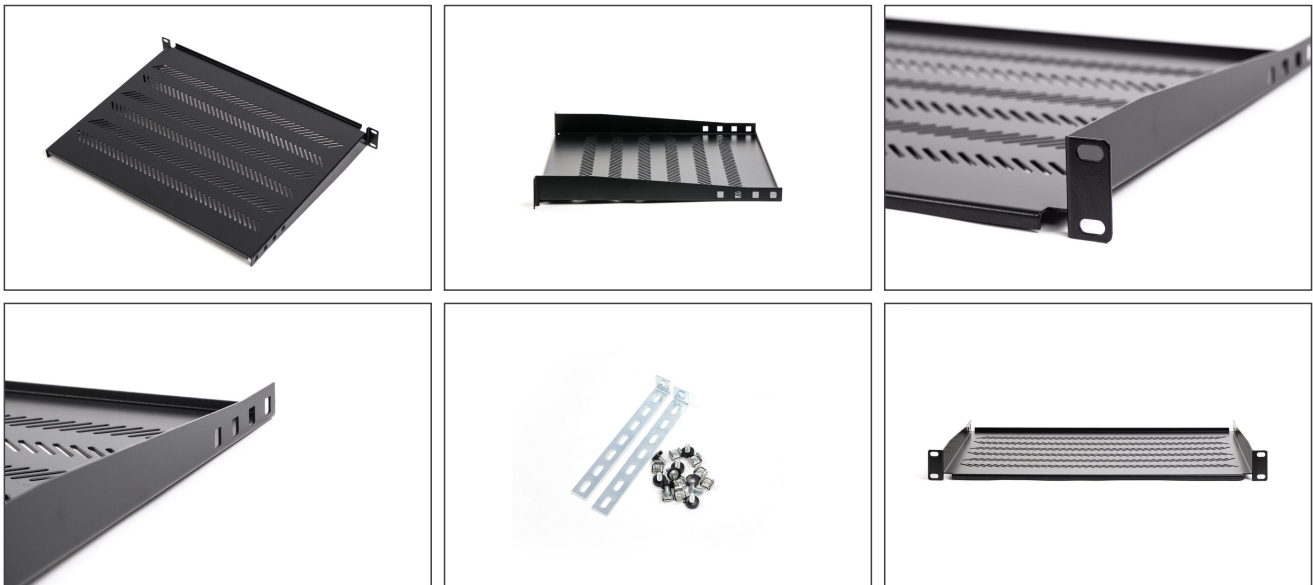

More images:

Safety notes

- When installing and using the accessory product for network cabinets, observe the respective safety instructions of the manufacturer or the cabinet system in which you want to use the accessory.