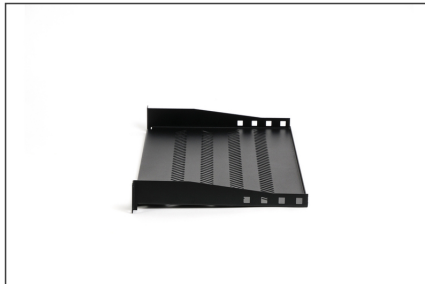

More images:

Safety notes

- When installing and using the accessory product for network cabinets, observe the respective safety instructions of the manufacturer or the cabinet system in which you want to use the accessory.