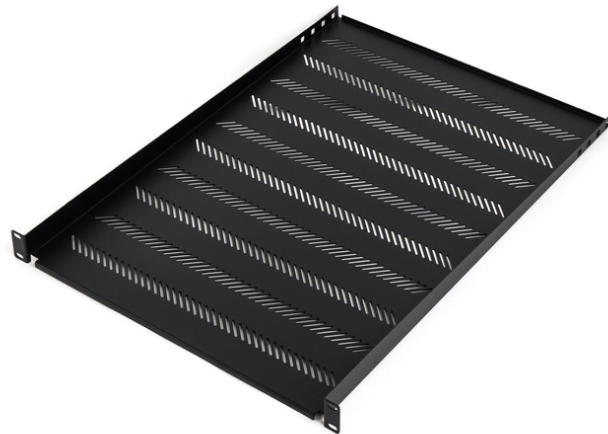

DIGITUS Shelf Fixed 19", 1U, 550 mm, 25 kg load capacity, 4-point mounting, black, screws, bracket included

TN-19-550-1U-BK
 EAN 5907772591529

General Properties □ Width: 19" □ Height: 1U, 2U □ Load capacity: 15kg, 25kg □ Color: Black, Gray □ Mounting method: 2-point, 4-point □ Material: Powder-coated steel sheet □ Screws and mounting brackets (for shelves with 4-point mounting) included