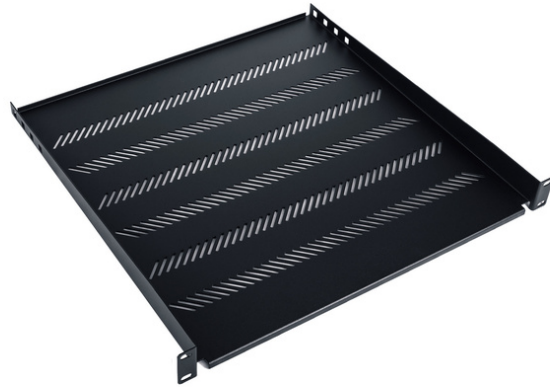

DIGITUS Shelf Fixed 19", 1U, 450 mm, 25kg load capacity, 4-point mounting, black, screws, bracket included

TN-19-450-1U-BK
EAN 5907772591482

General Properties • Width: 19" • Height: 1U, 2U • Load Capacity: 15kg, 25kg • Color: Black, Grey • Mounting Method: 2-point, 4-point • Material: Powder-coated steel sheet • Screws and mounting bracket (for 4-point mounted shelves) included