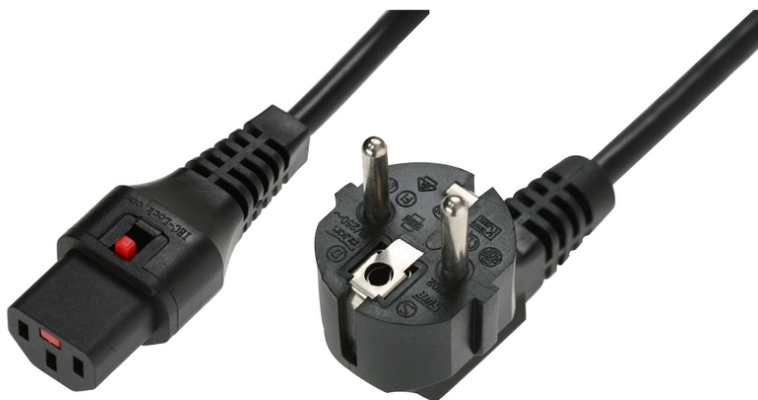

IEC LOCK

IEC-EL234S
EAN 5055112822694

Kabel Schuko kątowny/IEC C13 prosty M/Ż 3m czarny zasilający z blokadą IEC LOCK

EU responsible person

EU based economic operator ensuring the product complies with the required regulations.