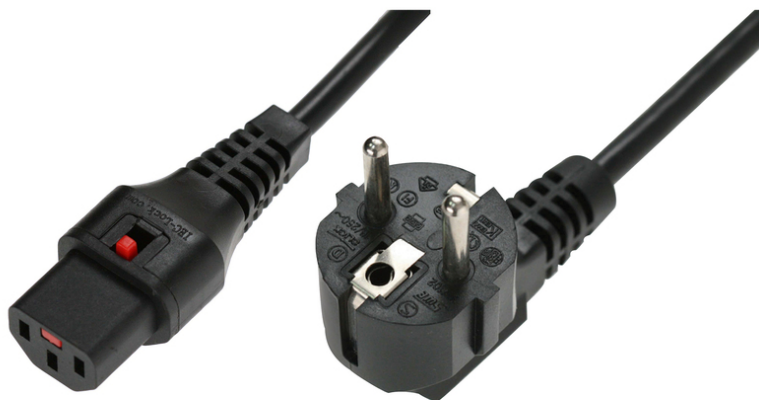

IEC LOCK

IEC-EL234S
EAN 5055112822694

EU responsible person

EU based economic operator ensuring the product complies with the required regulations.

Scolmore International Limited
Lichfield Road Ind. Est., Tamworth
Staffordshire, United Kingdom
<https://www.ieclock.com/>
Konrad Dziadek
exportadmin@scolmore.com