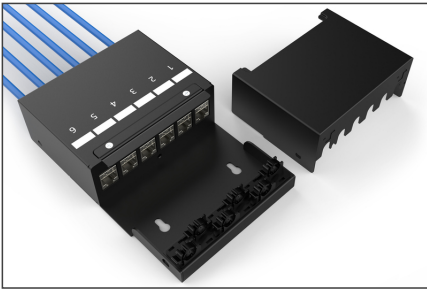

Safety notes

- Avoid antistatic charging when installing the product

EU responsible person

EU based economic operator ensuring the product complies with the required regulations.

ASSMANN Electronic GmbH
Auf dem Schüffel 3
Lüdenscheid, Germany
<https://www.assmann.com>
info@assmann.com