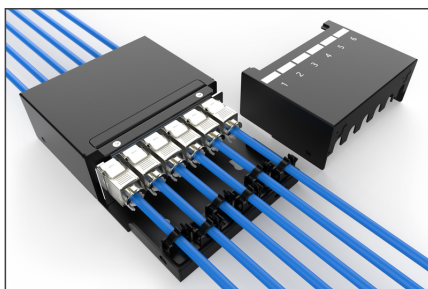

More images: