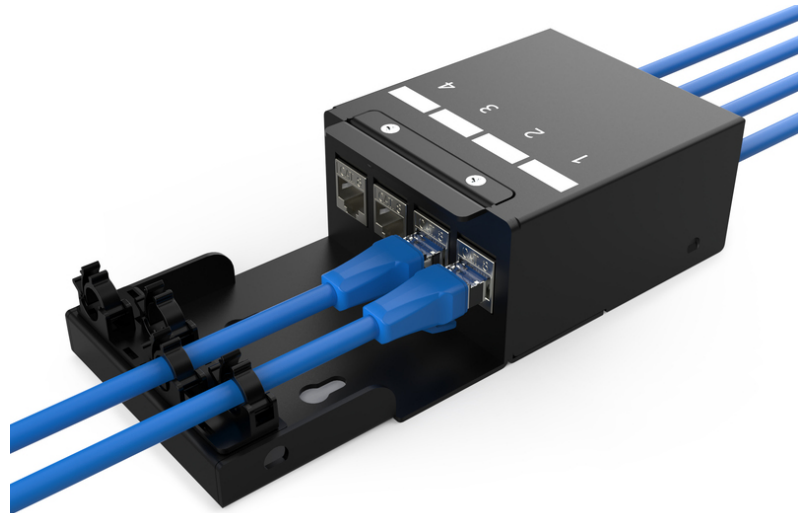

DIGITUS Consolidation point box, 4-port Keystone modules with intelligent cable manager

DN-93708-4
EAN 4016032497509

Consolidation Point Box, 4 ports Keystone modules with smart cable manager

Consolidation points (CP) are collection points for structured building cabling, especially in the commercial or industrial sector. These core elements of cabling systems are used in buildings and open-plan offices as connection or distribution points for workstations. The DIGITUS® consolidation point box is designed to accommodate 4 Keystone modules. The box can be used for wall mounting, in ceilings, underfloor or as a desktop version. With optional accessories (AN-25188), it can also be mounted on a top-hat rail. A cost-effective and flexible solution for a wide range of areas and applications.

Optimal solution to ensure flexible network cabling in the modern office environment (clean desk)

- CP box for 4 modules
- Mounting holes for UTP/STP keystone
- Separate earthing bolt
- Hinged cover with quick-release fastener for CP cable connections
- Cable openings on the front and rear with dust protection
- Material made from robust sheet steel
- Color: black powder-coated (similar to RAL9005)
- Protection class IP20
- Delivery without modules
- Dimensions: 135 x 203 x 54 (WxDxH)