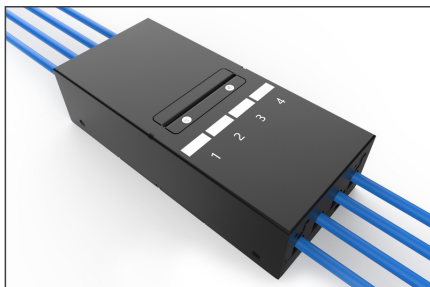

More images: