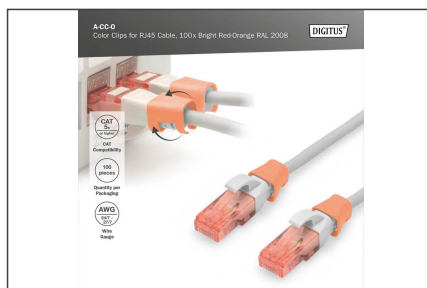

Safety notes

- Ochrona produktu przed wilgocią
- Podczas instalacji produktu należy unikać ładunków antystatycznych.
- Podczas instalacji należy przestrzegać specyfikacji producenta surowego kabla.

EU responsible person

EU based economic operator ensuring the product complies with the required regulations.

ASSMANN Electronic GmbH
Auf dem Schüffel 3
Lüdenscheid, Germany
<https://www.assmann.com>
info@assmann.com