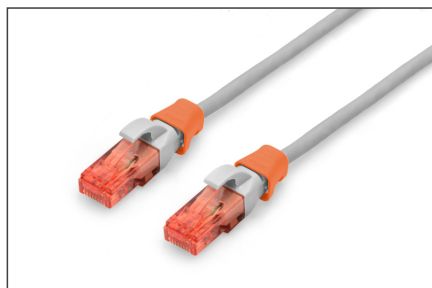

Więcej zdjęć