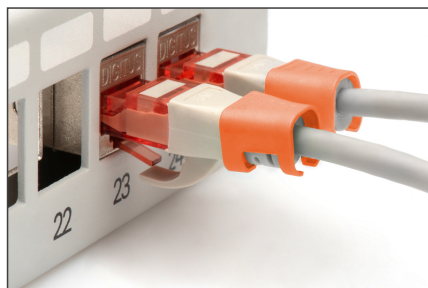

Więcej zdjęć