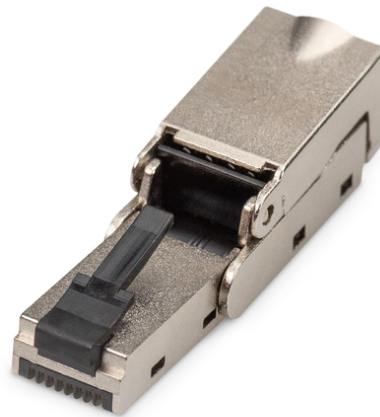

DIGITUS CAT 6A Field Termination Plug bendable , STP with dust cap, bend relief

DN-93636
EAN 4016032495253

CAT 6A field assembly, shielded, Bendable AWG 27/7 to 22/1, solid and stranded wire

The DIGITUS® CAT 6A (bendable) RJ45-plug for field assembling is a modern and high quality plug, characterized not only by the simple application, but standing the field assembler every time reliably and quickly at his side. The rapid assembly in only 60 seconds without special tools, as well as the high flexibility, makes it to the perfect choice at any locations. It is suitable for all networks of voice up to 10 Gigabit Ethernet. Satisfied customers, because of fast and cost-saving installation, repairs and maintenance, are the logical consequence of this innovative RJ45 plug. Why complicate things when it can be so easy? See for yourself!

- Preassembled protection cap
- Robust zinc diecast housing
- Bendable
- 360° cable screen connection for enhanced EMI protection
- Can be assembled in 60 seconds without any special tools
- Optimised for the field, including demanding applications
- Secure transmission even with outside interference
- Ideal for network repairs, special length and extensions

- Cross sections AWG 27/7-22/7, AWG 24/1-22/1
- Insulation: 0.85 - 1.6 mm
- Cable diameter: 5.0-9.0 mm
- Dimensions (W x H x D): 12.5 x 13.0 x 45.0 mm
- Weight: 78 g
- --Climatic Characteristics:
- Operating temperature: -40 °C to +80 °C
- --Electrical Characteristics:
- Current carrying capacity at 50°C: 1 A
- PoE+ acc to IEEE 802.3at: Adequate for Power over Ethernet+
- --Standards:
- Gigabit Ethernet acc. to IEEE 802.3
- 10 Gigabit Ethernet acc. to IEEE 802.3an: Adequate for 10 Gigabit Ethernet