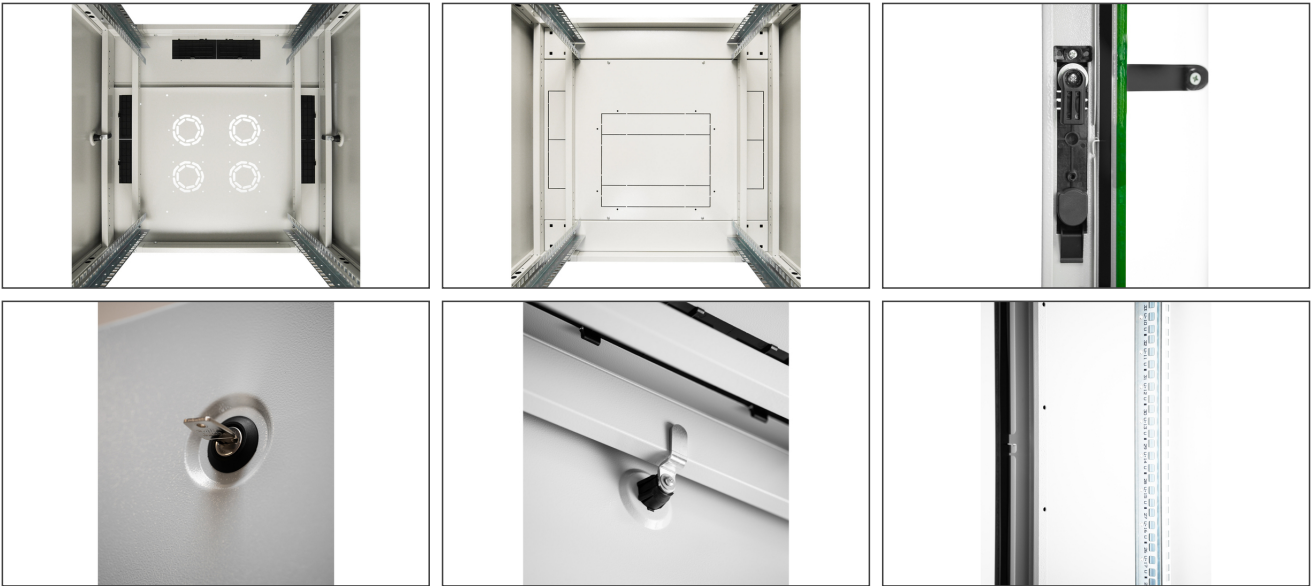

Safety notes

- Ensure adequate ventilation to prevent the installed devices from overheating.
- Network cabinets should not be overfilled and the ventilation openings must not be blocked.
- Cables should be neatly routed and organized in cable ducts or trays.
- Use surge protection devices to protect sensitive devices from power surges or lightning strikes.
- Avoid moisture or wetness while observing the respective IP protection class.
- Ensure that the cabinet and the devices used are properly earthed.
- In regions with frequent thunderstorm activity, professional lightning protection should be integrated into the power supply.
- To avoid uneven loading, always mount the heaviest units at the bottom of the cabinet.
- Disconnect the installed devices from the power supply during maintenance or installation work.

EU responsible person

EU based economic operator ensuring the product complies with the required regulations.

ASSMANN Electronic GmbH
Auf dem Schüffel 3
Lüdenscheid, Germany
<https://www.assmann.com>
info@assmann.com