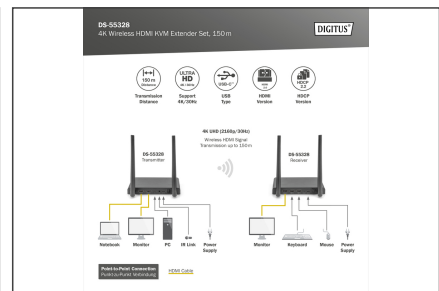

Logistics						
	Number (pcs)	Weight (kg)	Depth (cm)	Width (cm)	Height (cm)	cm³
Packaging Unit Carton	10	11.60	30.50	52.00	25.30	40,125.80
Packaging Unit Inside	1	1.16	0.00	0.00	0.00	0.00
Packaging Unit Single	1	1.16	23.30	25.00	5.70	3,320.25
Net single without Packaging	1	1.07	23.30	25.00	5.70	3,320.25

More images:

Safety notes

- Please read these instructions carefully before using the appliance and keep them for future reference.
- For indoor use only.
- Do not use the device in a damp environment or near water.
- Do not expose the product to extremely high or low temperatures, strong light sources or direct sunlight.
- This product is not a toy. Keep it out of the reach of children.
- Do not connect the adapter to the mains until you have made sure that the mains voltage corresponds to the value specified on the rating plate.
- Never connect the power supply unit if it is damaged. In such cases, please contact your supplier.
- Disconnect the AC/DC mains adapter from the power supply if the appliance is not to be used for a longer period of time.
- Never open the product: The appliance may contain parts with lethal voltage. Repairs or maintenance should only be carried out by qualified personnel.
- Improper use, modifications or repairs carried out by the user will invalidate all warranties.
- - We accept no product responsibility for improper or non-intended use of the product.

EU responsible person

EU based economic operator ensuring the product complies with the required regulations.
ASSMANN Electronic GmbH
Auf dem Schüffel 3
Lüdenscheid, Germany
<https://www.assmann.com>