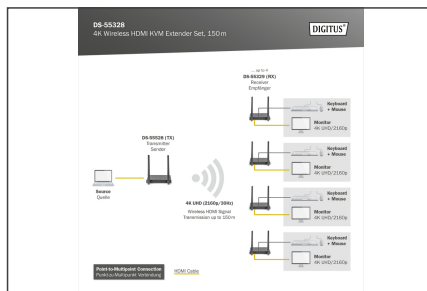

Logistics						
	Number (pcs)	Weight (kg)	Depth (cm)	Width (cm)	Height (cm)	cm³
Packaging Unit Carton	10	11.60	30.50	52.00	25.30	40,125.80
Packaging Unit Inside	1	1.16	0.00	0.00	0.00	0.00
Packaging Unit Single	1	1.16	23.30	25.00	5.70	3,320.25
Net single without Packaging	1	1.07	23.30	25.00	5.70	3,320.25

More images:

Safety notes

- Please read these instructions carefully before using the appliance and keep them for future reference.
- For indoor use only.
- Do not use the device in a damp environment or near water.
- Do not expose the product to extremely high or low temperatures, strong light sources or direct sunlight.
- This product is not a toy. Keep it out of the reach of children.
- Do not connect the adapter to the mains until you have made sure that the mains voltage corresponds to the value specified on the rating plate.
- Never connect the power supply unit if it is damaged. In such cases, please contact your supplier.
- Disconnect the AC/DC mains adapter from the power supply if the appliance is not to be used for a longer period of time.
- Never open the product: The appliance may contain parts with lethal voltage. Repairs or maintenance should only be carried out by qualified personnel.
- Improper use, modifications or repairs carried out by the user will invalidate all warranties.
- - We accept no product responsibility for improper or non-intended use of the product.

EU responsible person

EU based economic operator ensuring the product complies with the required regulations.
ASSMANN Electronic GmbH
Auf dem Schüffel 3
Lüdenscheid, Germany
<https://www.assmann.com>