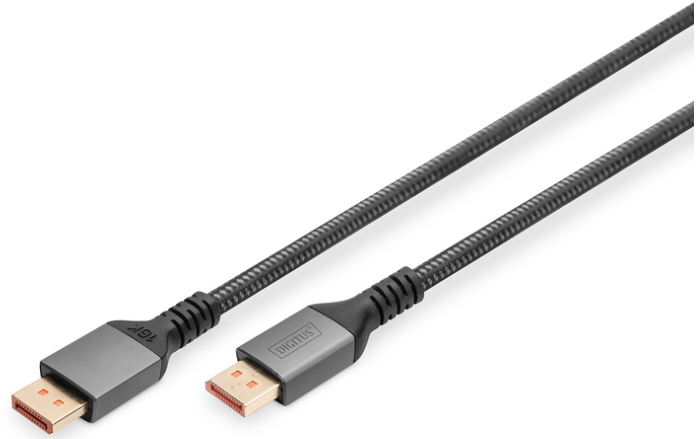

# DIGITUS 16K DisplayPort Connection Cable, Version 2.1, 1m, 80G, black

DB-340111-010-S  
EAN 4016032491187

**Premium DisplayPort Connection Cable, Type DP M/M, 1.0m, Alu Housing, UHD 16K, DP 2.1, bl**

With the cable standard 2.1, the DisplayPort cable supports the latest technology and all current requirements – from the transmission of high-resolution UHD 16K content to the support of HDCP and DPCP encryption. HDCP version 2.2 ensures secure transmission of content and protects your media against unauthorized access. Mirror your notebook desktop onto a large monitor or expand your desktop with an additional display using DisplayPort. High-speed data transfer of up to 80 Gbps is possible with this high-quality cable, no judder even during the most demanding graphics applications or games. Not only does this cable support impressive resolutions such as 16K @ 60 Hz, 8K @ 120 Hz, it also enables additional formats including 4K @240 Hz, 2K @ 240 Hz. Versatility is the key here, which makes it ideal for a variety of devices and display configurations. Gold-plated contacts and double shielding of the cable ensure maximum conductivity and interference-free transmission.

**Supported video formats: 16K @ 60 Hz, 8K @ 120 Hz, 4K @240 Hz, 2K @ 240 Hz**

- Signal transmission rate up to 80Gbps

- Screen resolution up to 16K/60Hz
- Supported resolutions: 16K @ 60 Hz, 8K @ 120 Hz, 4K @240 Hz, 2K @ 240 Hz
- Supports Dynamic HDR 4:4:4 / HDR 10 and 3D
- HDCP version: 2.2
- AWG: 30
- Downwards compatible with DP standards 2.0, 1.4, 1.3 and 1.2
- UHBR20
- AWG: 30
- Color cable: black
- Connector 1: DP, plug
- Connector 2: DP, plug
- Connector surface: gold-plated
- DisplayPort standard: DisplayPort 2.1
- Ferrite filter: none
- HDTV Standard: Ultra HD 8K
- Hoods: Aluminum
- Length: 1 m
- AOC - Active Optical Cable: no
- Shielding: Double shielding