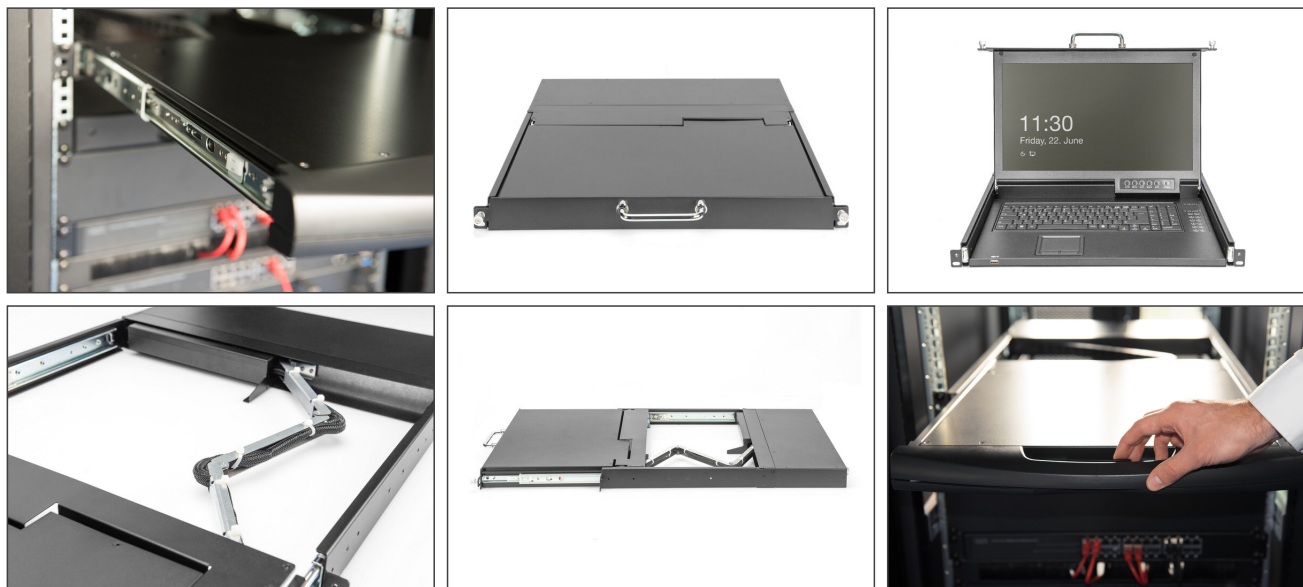

More images:

Safety notes

- This product is intended for indoor use only.
- Read all instructions.
- Follow all warnings and instructions on the device.
- Do not place this appliance on an unstable surface (such as a trolley, stand, table, etc.).
- If this appliance falls, it can cause serious damage.
- Do not use this appliance near water.
- Do not place this appliance near or above a radiator.
- The housing is equipped with openings for heat dissipation and ventilation. To prevent overheating during operation, the ventilation openings must not be blocked or covered.
- Do not place the appliance on a soft surface (e.g. bed, sofa, blanket, etc.). This will block the ventilation.
- The appliance must not be installed in a closed environment if adequate ventilation is not guaranteed.
- Do not spray any liquids onto the appliance.
- Disconnect the mains plug before cleaning. Do not use any liquid or foam cleaners.
- Clean the appliance with a damp cloth.
- Connect the device according to the power supply on the rating plate.
- This device is designed for the IT distribution system with 100 V - 230 V voltage.
- To prevent damage to the appliance, it is important that all appliances are properly earthed.
- Do not place any objects on the power cable and lay it in such a way as to avoid tripping hazards.
- If an extension cable is used for the appliance, make sure that the total capacity of all products using the cable does not exceed the current load.
- Ensure that the total current of all products connected to the socket does not exceed 15 A.
- Use a surge protector, a regulator or an uninterruptible power supply (UPS) to protect your system from sudden, temporary and reduced power.
- Secure the system cable and mains cable properly and ensure that no objects are pressing on the cable.
- Do not insert any objects into the appliance through the openings in the housing. There is a risk of a short circuit, which can lead to fire or electric shock.
- Do not attempt to repair the appliance yourself. Always contact an authorized customer service centre.
- If any of the following conditions occur, unplug the appliance and send it to an authorized service centre for repair
  - The mains cable or plug is damaged or worn;
  - Liquid has penetrated the appliance;
  - The device has been exposed to rain or water;
  - The device has been dropped or the housing has been damaged;
  - The function of the device has obviously changed;
- The appliance cannot be operated as described in the operating instructions.

EU responsible person

EU based economic operator ensuring the product complies with the required regulations.

ASSMANN Electronic GmbH
Auf dem Schüffel 3
Lüdenscheid, Germany
<https://www.assmann.com>
info@assmann.com