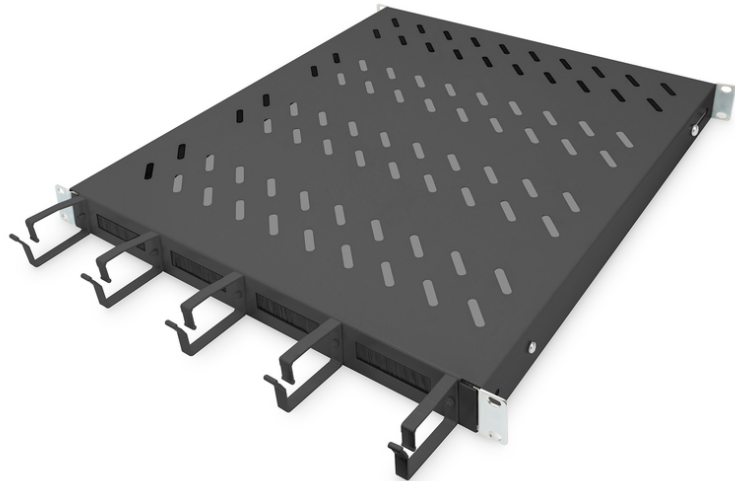

DIGITUS Shelf with cable management

DN-97683
EAN 4016032483502

1U fixed shelf for 800 mm depth cabinets incl. cable management, black

The shelves for fixed installation can be easily installed on the four 483 mm (19") profile rails of your 483 mm (19") network or server cabinet. Thanks to the stable, perforated plate with a load capacity of up to 120 kg, these are the optimal carrying surface for components that cannot be installed in 483 mm (19") systems. The combination with integrated cable management brackets and feedthroughs enables an optimized cable management concept for a wide variety of application scenarios.

- for fixed mounting on the four 483 mm (19") profile rails
- sturdy, perforated steel sheet

- Cable opening: 17 x 65 mm
- Cable management bracket: 67 mm
- Color: black, RAL 9005
- Load capacity: 120 kg
- Mounting type: Fixed mounting
- Units: 1
- Inch form factor (IEC 60297): 482.6 mm (19")
- Suitable cabinet depth: 800 mm

Package contents

- 1x Shelf
- 1 x Fastening material

Logistics						
	Number (pcs)	Weight (kg)	Depth (cm)	Width (cm)	Height (cm)	cm ³
Packaging Unit Carton	9	27.00	59.50	50.00	51.50	153,212.00
Packaging Unit Inside	1	3.00	62.50	45.50	5.00	14,218.80
Packaging Unit Single	1	3.00	62.50	45.50	5.00	14,218.80
Net single without Packaging	1	2.00	62.50	45.50	5.00	14,218.80