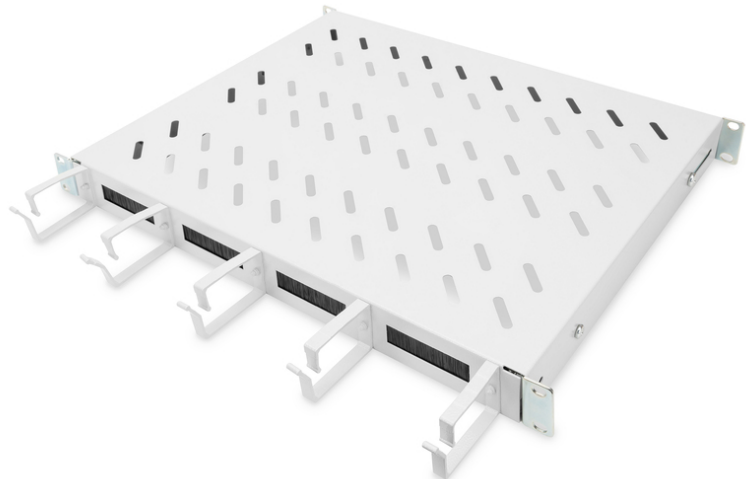

DIGITUS Shelf with cable management

DN-97680
EAN 4016032483465

1U fixed shelf for 600 mm depth cabinets incl. cable management, grey

The shelves for fixed installation can be easily installed on the four 483 mm (19") profile rails of your 483 mm (19") network or server cabinet. Thanks to the stable, perforated plate with a load capacity of up to 120 kg, these are the optimal carrying surface for components that cannot be installed in 483 mm (19") systems. The combination with integrated cable management brackets and feedthroughs enables an optimized cable management concept for a wide variety of application scenarios.

- for fixed mounting on the four 483 mm (19") profile rails
- sturdy, perforated steel sheet

- Cable opening: 17 x 65 mm
- Cable management bracket: 67 mm
- Color: light grey, RAL 7035
- Load capacity: 120 kg
- Mounting type: Fixed mounting
- Units: 1
- Inch form factor (IEC 60297): 482.6 mm (19")
- Suitable cabinet depth: 600 mm

Package contents

- 1x Shelf
- 1 x Fastening material

Logistics						
	Number (pcs)	Weight (kg)	Depth (cm)	Width (cm)	Height (cm)	cm ³
Packaging Unit Carton	11	30.92	59.50	50.00	51.50	153,212.00
Packaging Unit Inside	1	2.81	47.00	45.50	5.00	10,692.50
Packaging Unit Single	1	2.81	47.00	45.50	5.00	10,692.50
Net single without Packaging	1	1.81	47.00	45.50	5.00	10,692.50