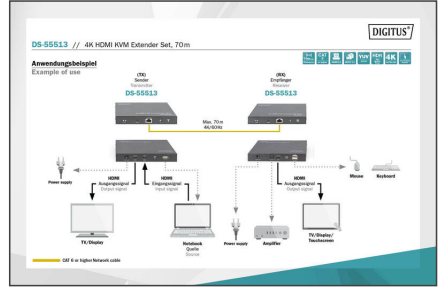

More images: