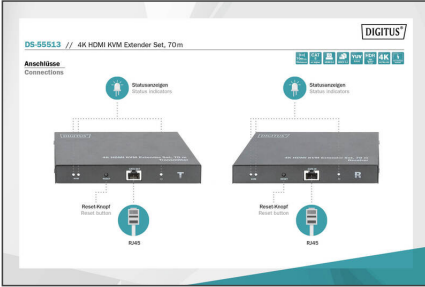

More images: