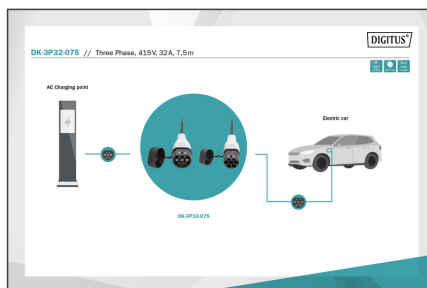

DIGITUS EV charging cable, 7,5 m, type 2 to type 2

DK-3P32-075
EAN 4016032481690

EV charging - Three Phase, 400 V, 32 A, 7,5 m Type 2 to Type 2 Standard Charger cable

The Digitus DK-3P32-075 car charging cable allows you to easily connect any vehicle with type 2 plug to public charging stations or wallboxes with charging socket. The type 2 charging cables are certified according to EN 62196-1:2014, EN 62196-2:2017 and protection class IP55.

DIGITUS DK-3P32-075 (7,5 m) high quality flexible cable, offers in longer length, the comfort of charging in Home (garage) and also in public charging station

- Type: Straight cable
- Cable length: 7,5 m
- Usuable length: 7,5 m

- Charging cable type: 5 x 6 mm² + 1 x 0,75 mm²
- Color: Black
- Jacket: TPU
- Connector: EN 62196-2 type 2
- Rated voltage: 400 V
- Rated power: 22 kW
- Rated current: 32 A
- Connection phases: 3
- Operating temperature: -30°C+50°C
- Protection class: IP55 (water-jet protected)

More images:

DIGITUS

22 kW Max. Output Power	32 A Max. Output Current
THREE Phase Connection	7,5 m Type 2 Cable Length

DK-3P32-075
EV Charging Cable, 7,5m, Type 2 to Type 2