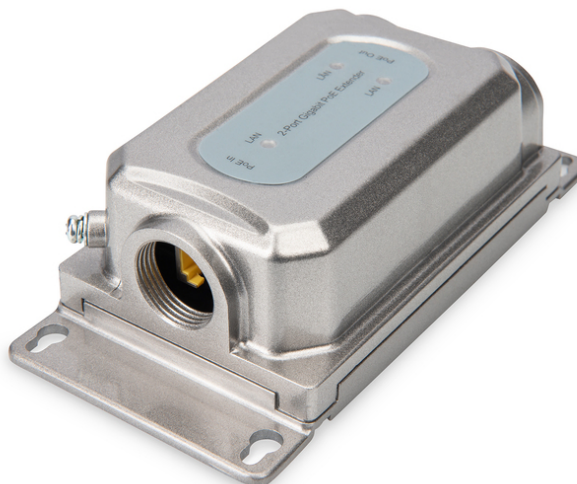

DIGITUS Outdoor 1 to 2 port UPoE Extender, IEEE803.2af/at 2 Port

DN-95126-1
EAN 4016032479710

Outdoor 1 to 2 UPoE Extender IEEE803.2af/at 1 port in 95W, 2 ports out supports 75W/30W/15,4W

DN-95126-1 is a Gigabit IP67 waterproof PoE extender. It Supports one RJ45 (PD) port with IEEE802.3bt Standard up to 95W. Two Ports has PSE function, each supporting up to 30 W PoE output, without configuration, easy plug and play installation.

Complies with IEEE802.3af/at/bt Standard

- Supported Standards: IEEE802.3, IEEE802.3u, IEEE802.3ab, IEEE802.3x, IEEE802.3af, IEEE802.3at, IEEE802.3bt
- Ports: 1 x PoE in (up to 95 W), 2x PoE out (10/100/1000 Mb/s)
- PoE Standard: IEEE802.3af/at/bt
- Dimensions(L*W*H): 150,73,44 mm

- PoE IN Port: Anode 1/2, Cathode 3/6 or Anode 4/5, Cathode 7/8
- Number of PoE Ports: 2
- Power Supply: PoE
- PD port input 95W max
- PoE Power Output: Per Poert 48-55V DC , max. 30W
- operating Temperature: -20°C to 60°C
- Storage Temperature: -40°C to 80°C
- Surge Protection: Differential mode +/- 4KV, Common mode +/- 6KV
- IP Rating: IP67
- Vandal Proof: IK10
- Industrial usage: no