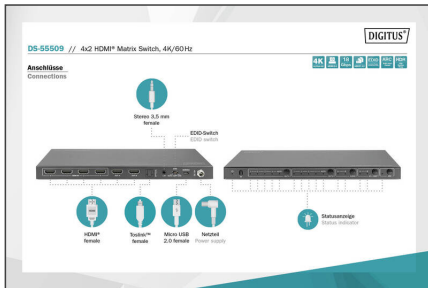

More images:

Safety notes

- If the device is powered by a plug-in power supply, ensure that the power adapter is connected correctly and meets the specified requirements (e.g. voltage and current).
- Only use certified CAT5e or CAT6 cables to ensure stable signal transmission.
- For particularly long cable runs or in environments prone to interference, it is recommended to use shielded network cables.
- Make sure that all connections are tight and secure to avoid loose contacts that could affect the signal quality. Make sure that the HDMI and Ethernet connections are properly connected.
- Make sure that the CAT cable is not laid close to high-voltage lines or other strong sources of electromagnetic interference in order to avoid signal interference.
- Only operate the device within the specified temperature range.
- Do not use the device outdoors or in damp or wet environments
- Check all connections and cables regularly for wear or damage. Cables and connections can wear out, especially with frequent use or long installations, which can lead to poor signal quality or system failure.

EU responsible person

EU based economic operator ensuring the product complies with the required regulations.

ASSMANN Electronic GmbH
Auf dem Schüffel 3
Lüdenscheid, Germany
<https://www.assmann.com>
info@assmann.com