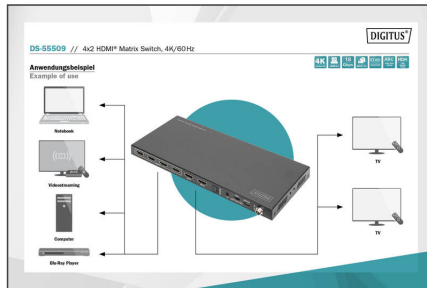

More images:

Safety notes

- If the device is powered by a plug-in power supply, ensure that the power adapter is connected correctly and meets the specified requirements (e.g. voltage and current).
- Only use certified CAT5e or CAT6 cables to ensure stable signal transmission.
- For particularly long cable runs or in environments prone to interference, it is recommended to use shielded network cables.
- Make sure that all connections are tight and secure to avoid loose contacts that could affect the signal quality. Make sure that the HDMI and Ethernet connections are properly connected.
- Make sure that the CAT cable is not laid close to high-voltage lines or other strong sources of electromagnetic interference in order to avoid signal interference.
- Only operate the device within the specified temperature range.
- Do not use the device outdoors or in damp or wet environments
- Check all connections and cables regularly for wear or damage. Cables and connections can wear out, especially with frequent use or long installations, which can lead to poor signal quality or system failure.

EU responsible person

EU based economic operator ensuring the product complies with the required regulations.

ASSMANN Electronic GmbH
Auf dem Schüffel 3
Lüdenscheid, Germany
<https://www.assmann.com>
info@assmann.com