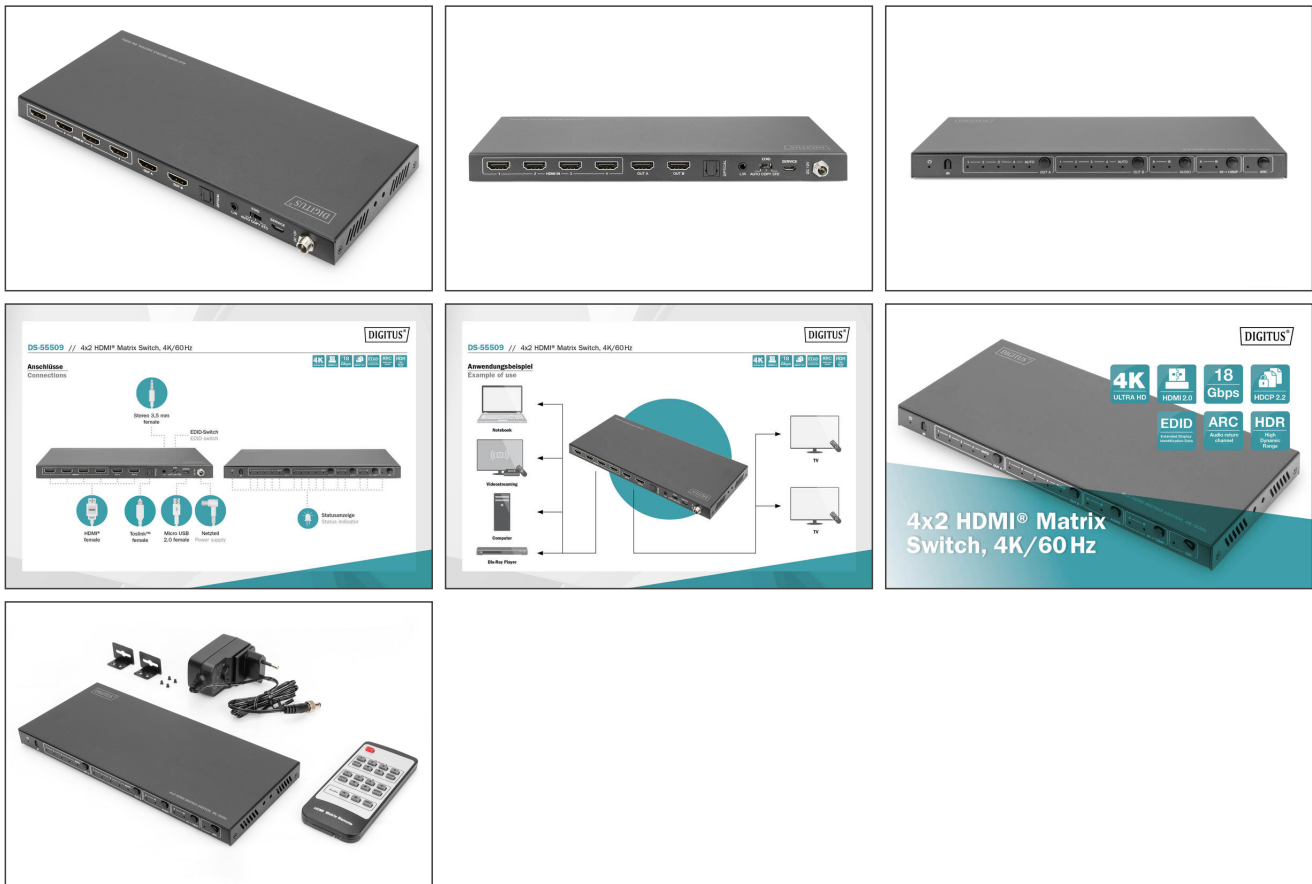

More images:

Safety notes

- If the device is powered by a plug-in power supply, ensure that the power adapter is connected correctly and meets the specified requirements (e.g. voltage and current).
- Only use certified CAT5e or CAT6 cables to ensure stable signal transmission.
- For particularly long cable runs or in environments prone to interference, it is recommended to use shielded network cables.
- Make sure that all connections are tight and secure to avoid loose contacts that could affect the signal quality. Make sure that the HDMI and Ethernet connections are properly connected.
- Make sure that the CAT cable is not laid close to high-voltage lines or other strong sources of electromagnetic interference in order to avoid signal interference.
- Only operate the device within the specified temperature range.
- Do not use the device outdoors or in damp or wet environments
- Check all connections and cables regularly for wear or damage. Cables and connections can wear out, especially with frequent use or long installations, which can lead to poor signal quality or system failure.

EU responsible person

EU based economic operator ensuring the product complies with the required regulations.

ASSMANN Electronic GmbH
Auf dem Schüffel 3
Lüdenscheid, Germany
<https://www.assmann.com>
info@assmann.com